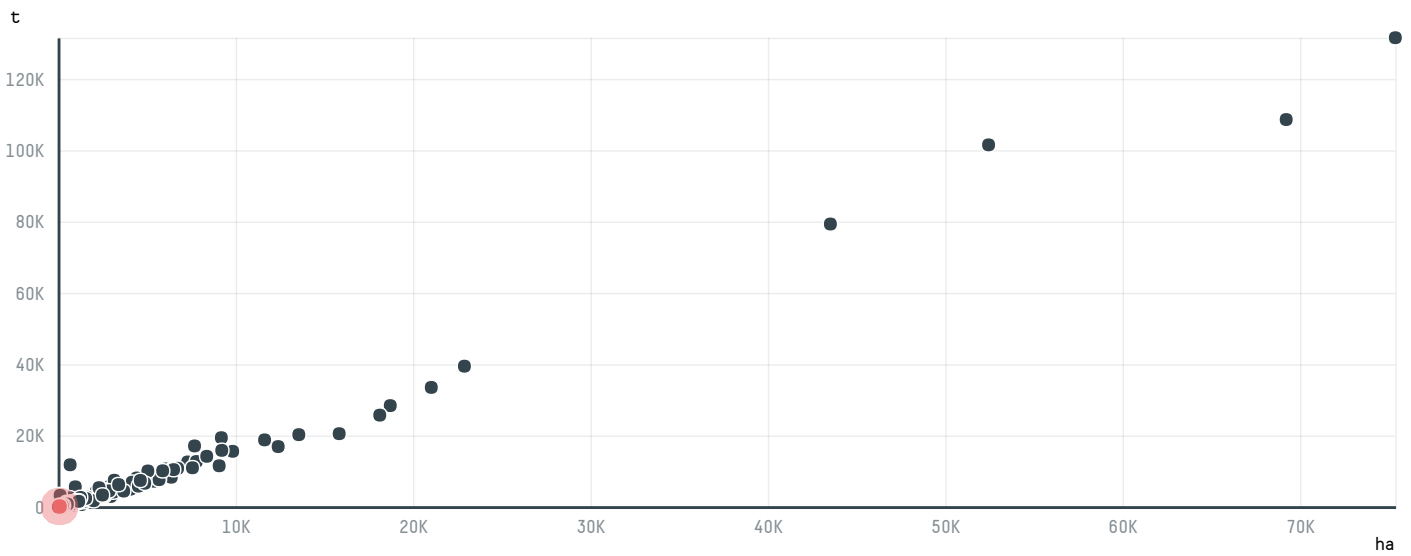

COMPARING COMPANIES IMPORTING COFFEE FROM BRAZIL IN 2017

Trase is a partnership between

In collaboration with

and many other organizations and individuals.

Donors

[Terms of Use](#) · [Privacy policy](#) · [Cookie policy](#) · [Contact us](#)

This website uses cookies to provide you with an improved user experience. By continuing to browse this site, you consent to the use of cookies and similar technologies. Please visit our [privacy policy](#) for further details.

I AGREE