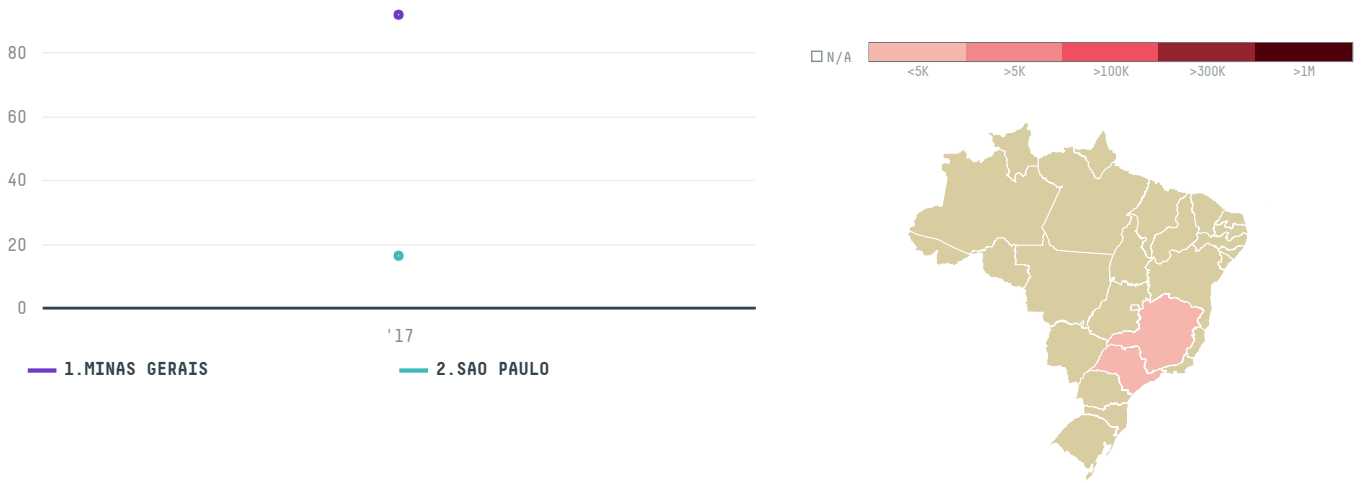

COMPARING COMPANIES IMPORTING COFFEE FROM BRAZIL IN 2017

Trase is a partnership between

In collaboration with

and many other organizations and individuals.

Donors

[Terms of Use](#) · [Privacy policy](#) · [Cookie policy](#) · [Contact us](#)

This website uses cookies to provide you with an improved user experience. By continuing to browse this site, you consent to the use of cookies and similar technologies. Please visit our [privacy policy](#) for further details.

I AGREE