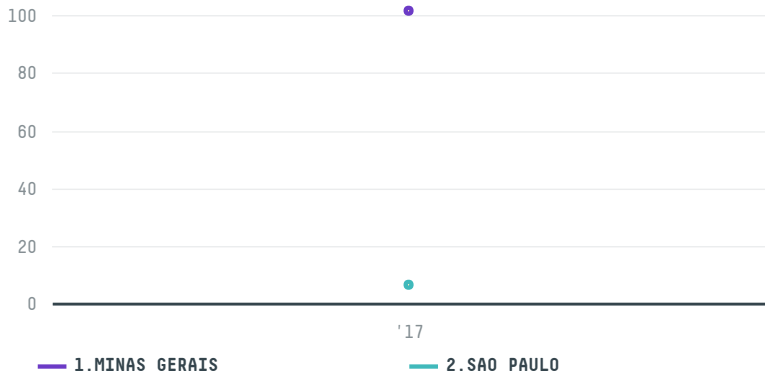

COMPARING COMPANIES IMPORTING COFFEE FROM BRAZIL IN 2017

Trase is a partnership between

In collaboration with

and many other organizations and individuals.

Donors

[Terms of Use](#) · [Privacy policy](#) · [Cookie policy](#) · [Contact us](#)

This website uses cookies to provide you with an improved user experience. By continuing to browse this site, you consent to the use of cookies and similar technologies. Please visit our [privacy policy](#) for further details.

I AGREE