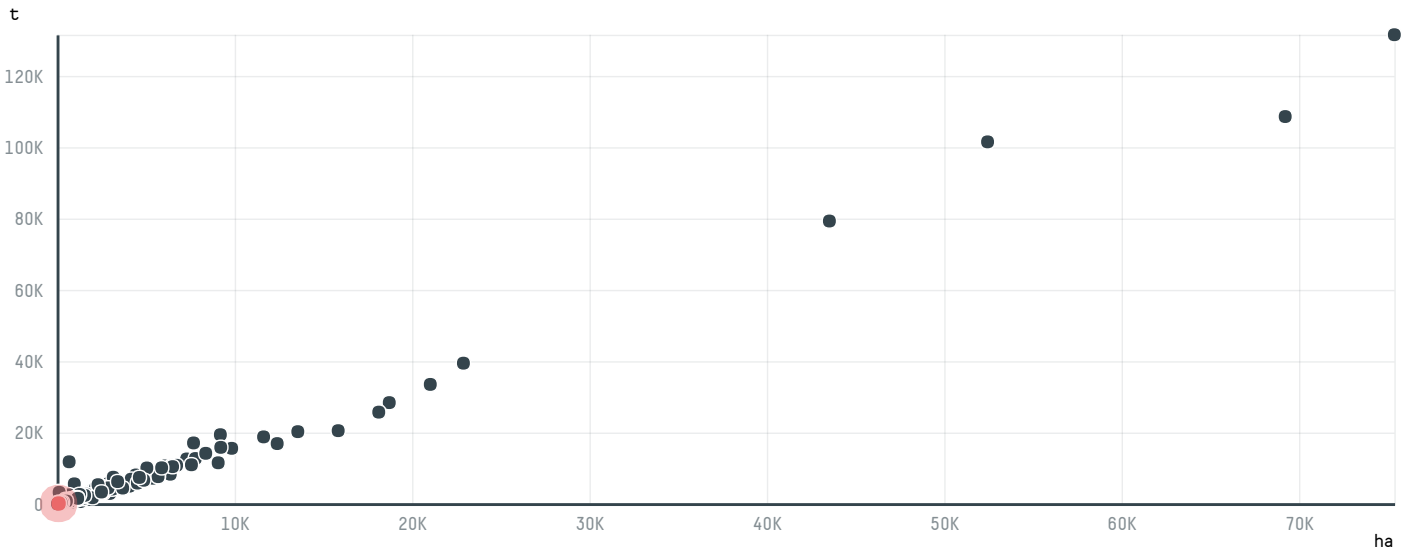

COMPARING COMPANIES IMPORTING COFFEE FROM BRAZIL IN 2017

Trase is a partnership between

In collaboration with

and many other organizations and individuals.

Donors

[Terms of Use](#) · [Privacy policy](#) · [Cookie policy](#) · [Contact us](#)

This website uses cookies to provide you with an improved user experience. By continuing to browse this site, you consent to the use of cookies and similar technologies. Please visit our [privacy policy](#) for further details.

I AGREE