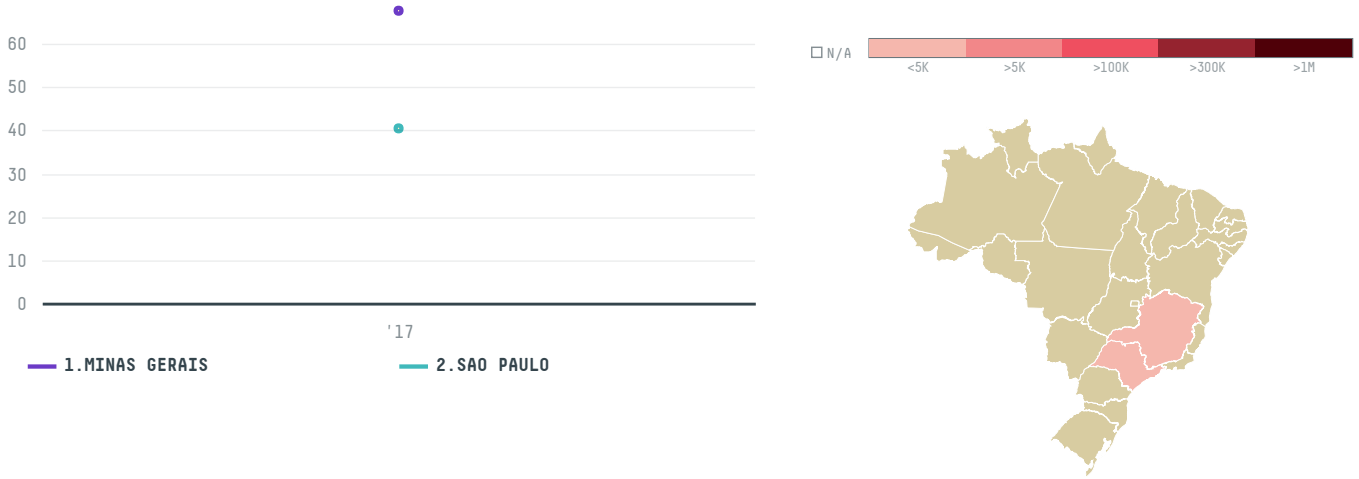

COMPARING COMPANIES IMPORTING COFFEE FROM BRAZIL IN 2017

Trase is a partnership between

In collaboration with

and many other organizations and individuals.

Donors

[Terms of Use](#) · [Privacy policy](#) · [Cookie policy](#) · [Contact us](#)

This website uses cookies to provide you with an improved user experience. By continuing to browse this site, you consent to the use of cookies and similar technologies. Please visit our [privacy policy](#) for further details.

I AGREE