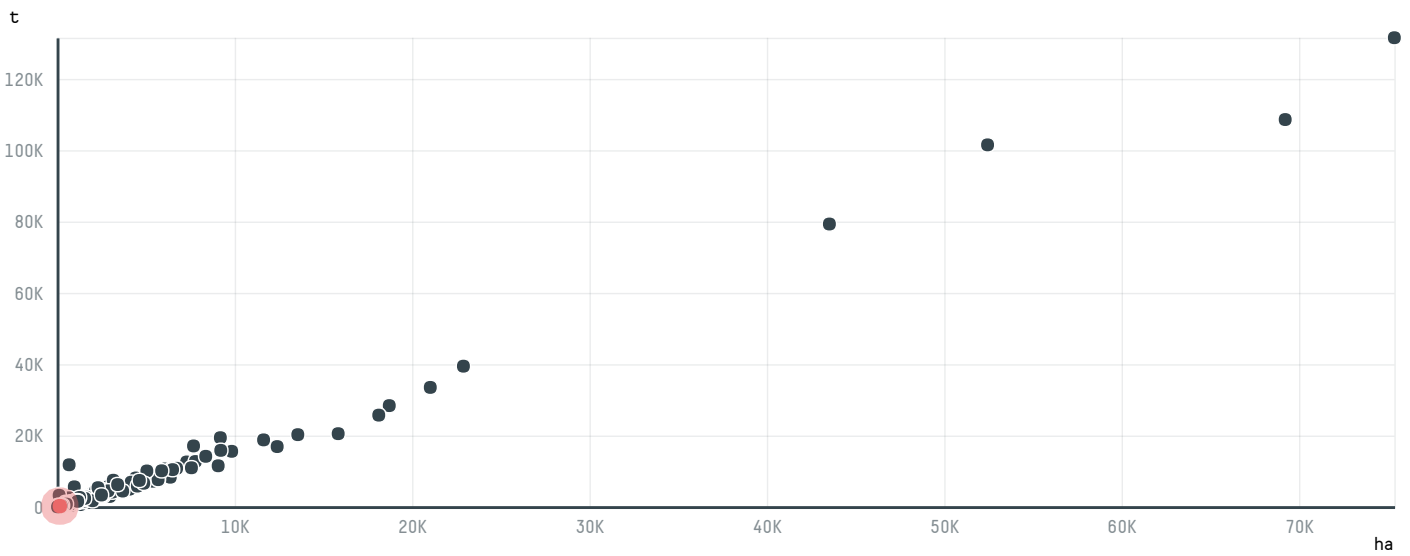

COMPARING COMPANIES IMPORTING COFFEE FROM BRAZIL IN 2017

Trase is a partnership between

In collaboration with

and many other organizations and individuals.

Donors

[Terms of Use](#) · [Privacy policy](#) · [Cookie policy](#) · [Contact us](#)

This website uses cookies to provide you with an improved user experience. By continuing to browse this site, you consent to the use of cookies and similar technologies. Please visit our [privacy policy](#) for further details.

I AGREE