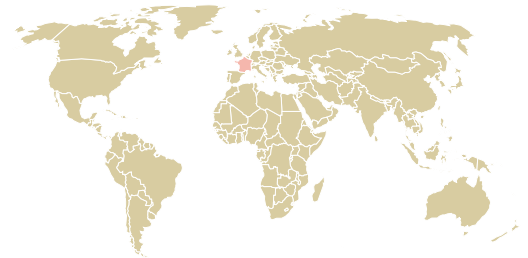

trase

LUIGI LAVAZZA S.P.A. (EXP-0493/17)

ACTIVITY	COMMODITY	COUNTRY	YEAR
Importer	Coffee	Brazil	2017

LUIGI LAVAZZA S.P.A. (EXP-0493/17) was the 703rd largest importer of coffee from BRAZIL in 2017, accounting for 100 tons. As an importer, LUIGI LAVAZZA S.P.A. (EXP-0493/17) sources from 11 municipalities, or 2% of the coffee production municipalities. The main destination of the coffee imported by LUIGI LAVAZZA S.P.A. (EXP-0493/17) is FRANCE, accounting for 100% of the total.

TOP DESTINATION COUNTRIES OF COFFEE IMPORTED BY LUIGI LAVAZZA S.P.A. (EXP-0493/17):

COMPARING COMPANIES IMPORTING COFFEE FROM BRAZIL IN 2017

Trase is a partnership between

In collaboration with

and many other organizations and individuals.