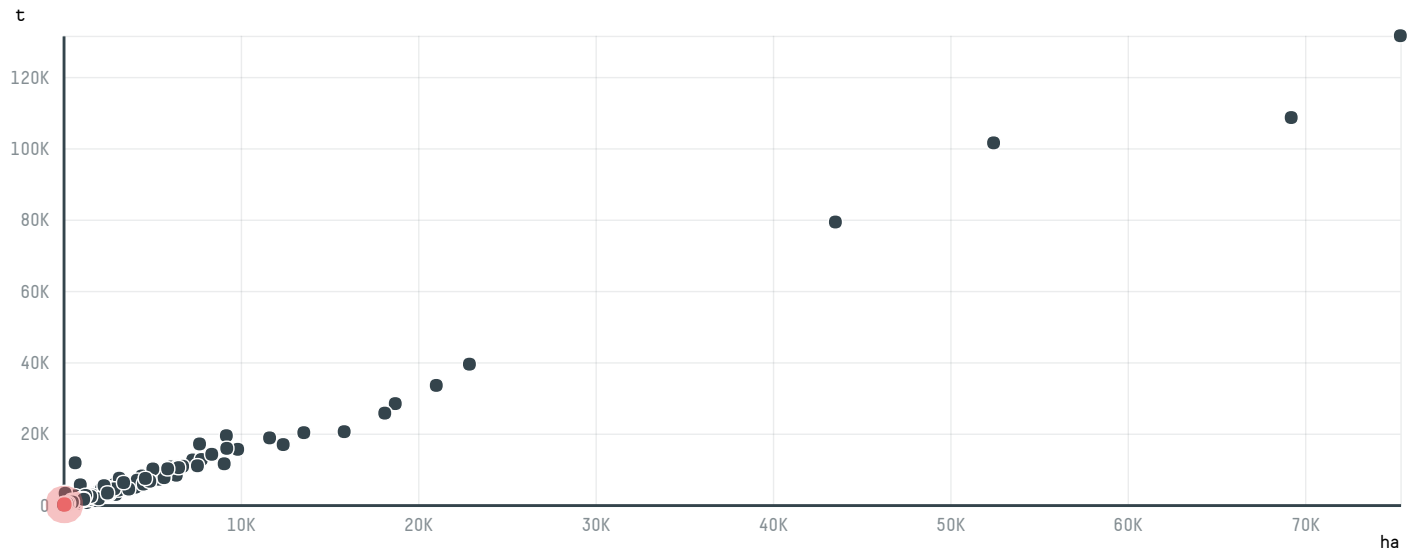

trase

LUIGI LAVAZZA S.P.A. (EXP-0493/17)

ACTIVITY	COMMODITY	COUNTRY	YEAR
Importer	Coffee	Brazil	2017

LUIGI LAVAZZA S.P.A. (EXP-0493/17) was the 703rd largest importer of coffee from BRAZIL in 2017, accounting for 100 tons. As an importer, LUIGI LAVAZZA S.P.A. (EXP-0493/17) sources from 11 municipalities, or 2% of the coffee production municipalities. The main destination of the coffee imported by LUIGI LAVAZZA S.P.A. (EXP-0493/17) is FRANCE, accounting for 100% of the total.

TOP DESTINATION COUNTRIES OF COFFEE IMPORTED BY LUIGI LAVAZZA S.P.A. (EXP-0493/17):

COMPARING COMPANIES IMPORTING COFFEE FROM BRAZIL IN 2017

Trase is a partnership between

In collaboration with

and many other organizations and individuals.