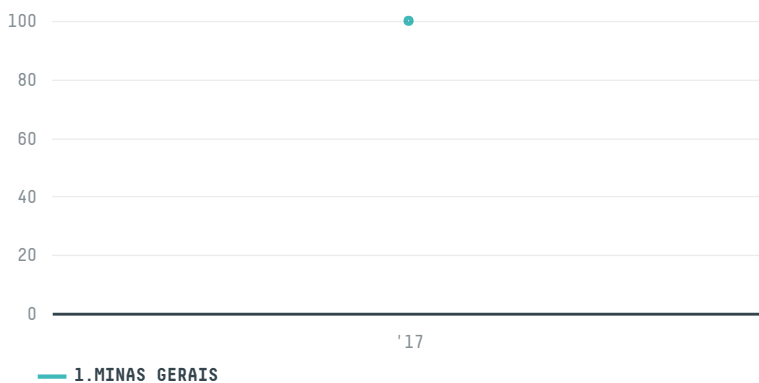

TOP DESTINATION COUNTRIES OF COFFEE IMPORTED BY LUIGI LAVAZZA S.P.A. (EXP-0493/17):