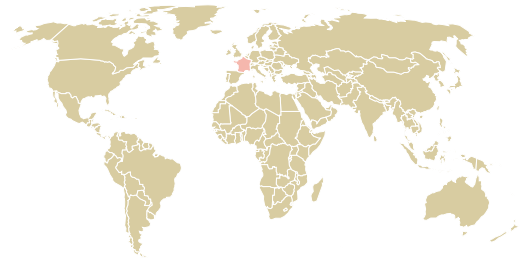

trase

LUIGI LAVAZZA S.P.A. (EXP-0195/17)

ACTIVITY	COMMODITY	COUNTRY	YEAR
Importer	Coffee	Brazil	2017

LUIGI LAVAZZA S.P.A. (EXP-0195/17) was the 712th largest importer of coffee from BRAZIL in 2017, accounting for 96 tons. As an importer, LUIGI LAVAZZA S.P.A. (EXP-0195/17) sources from 11 municipalities, or 2% of the coffee production municipalities. The main destination of the coffee imported by LUIGI LAVAZZA S.P.A. (EXP-0195/17) is FRANCE, accounting for 100% of the total.

TOP DESTINATION COUNTRIES OF COFFEE IMPORTED BY LUIGI LAVAZZA S.P.A. (EXP-0195/17):

COMPARING COMPANIES IMPORTING COFFEE FROM BRAZIL IN 2017

Trase is a partnership between

In collaboration with

and many other organizations and individuals.