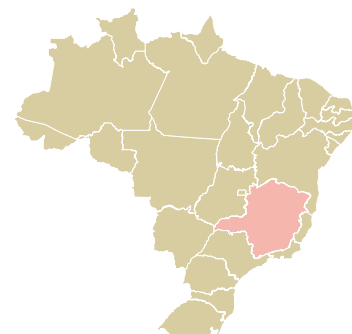

trase

LUIGI LAVAZZA S.P.A. (EXP-0195/17)

ACTIVITY	COMMODITY	COUNTRY	YEAR
Importer	Coffee	Brazil	2017

LUIGI LAVAZZA S.P.A. (EXP-0195/17) was the 712th largest importer of coffee from BRAZIL in 2017, accounting for 96 tons. As an importer, LUIGI LAVAZZA S.P.A. (EXP-0195/17) sources from 11 municipalities, or 2% of the coffee production municipalities. The main destination of the coffee imported by LUIGI LAVAZZA S.P.A. (EXP-0195/17) is FRANCE, accounting for 100% of the total.

TOP DESTINATION COUNTRIES OF COFFEE IMPORTED BY LUIGI LAVAZZA S.P.A. (EXP-0195/17):

COMPARING COMPANIES IMPORTING COFFEE FROM BRAZIL IN 2017

Trase is a partnership between

In collaboration with

and many other organizations and individuals.