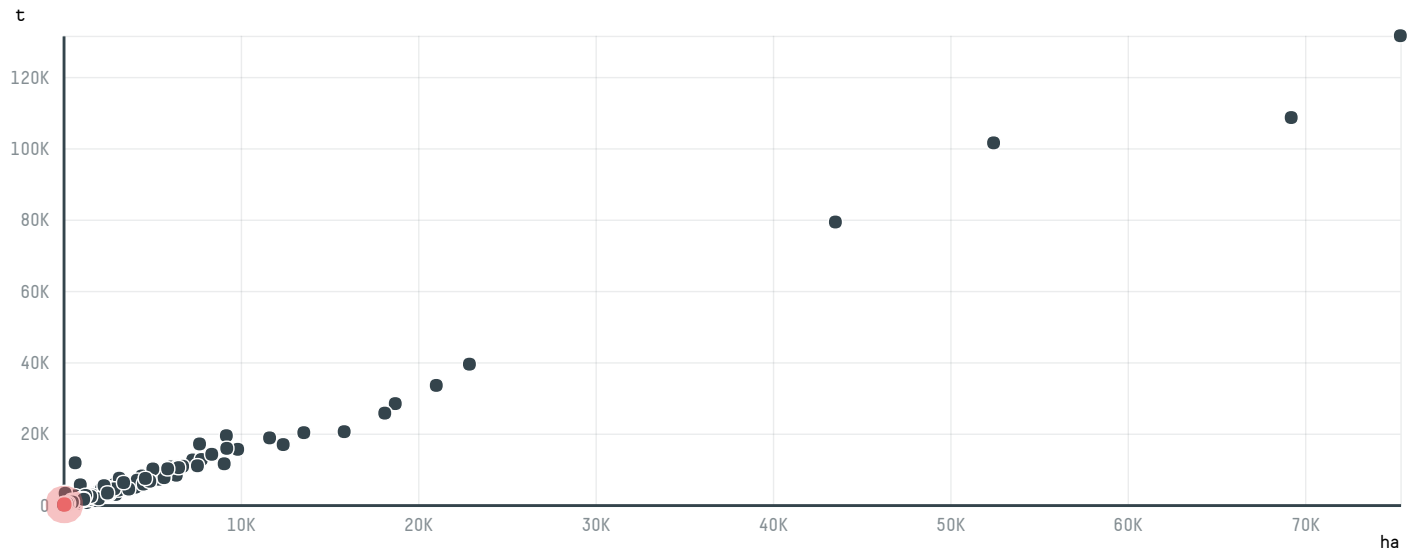

trase

LUIGI LAVAZZA S.P.A. (EXP-0195/17)

ACTIVITY	COMMODITY	COUNTRY	YEAR
Importer	Coffee	Brazil	2017

LUIGI LAVAZZA S.P.A. (EXP-0195/17) was the 712th largest importer of coffee from BRAZIL in 2017, accounting for 96 tons. As an importer, LUIGI LAVAZZA S.P.A. (EXP-0195/17) sources from 11 municipalities, or 2% of the coffee production municipalities. The main destination of the coffee imported by LUIGI LAVAZZA S.P.A. (EXP-0195/17) is FRANCE, accounting for 100% of the total.

TOP DESTINATION COUNTRIES OF COFFEE IMPORTED BY LUIGI LAVAZZA S.P.A. (EXP-0195/17):

COMPARING COMPANIES IMPORTING COFFEE FROM BRAZIL IN 2017

Trase is a partnership between

In collaboration with

and many other organizations and individuals.