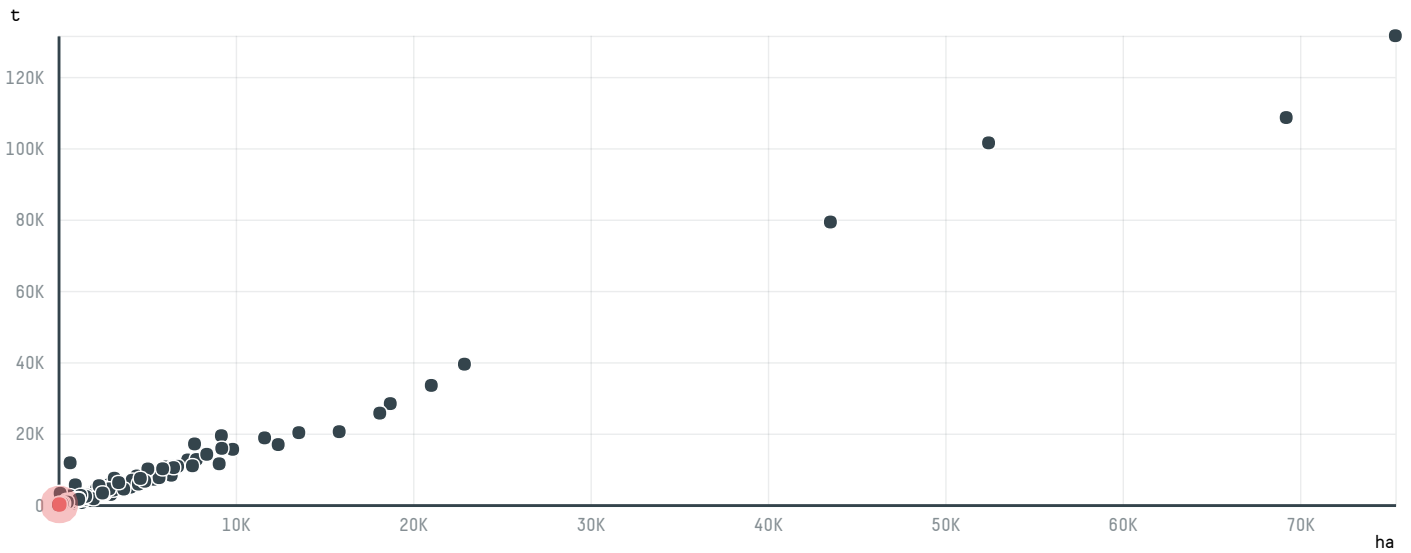

trase

LUIGI LAVAZZA S.P.A. (EXP-0010/17)

ACTIVITY	COMMODITY	COUNTRY	YEAR
Importer	Coffee	Brazil	2017

LUIGI LAVAZZA S.P.A. (EXP-0010/17) was the 712th largest importer of coffee from BRAZIL in 2017, accounting for 100 tons. As an importer, LUIGI LAVAZZA S.P.A. (EXP-0010/17) sources from 11 municipalities, or 2% of the coffee production municipalities. The main destination of the coffee imported by LUIGI LAVAZZA S.P.A. (EXP-0010/17) is FRANCE, accounting for 100% of the total.

TOP DESTINATION COUNTRIES OF COFFEE IMPORTED BY LUIGI LAVAZZA S.P.A. (EXP-0010/17):

COMPARING COMPANIES IMPORTING COFFEE FROM BRAZIL IN 2017

Trase is a partnership between

In collaboration with

and many other organizations and individuals.