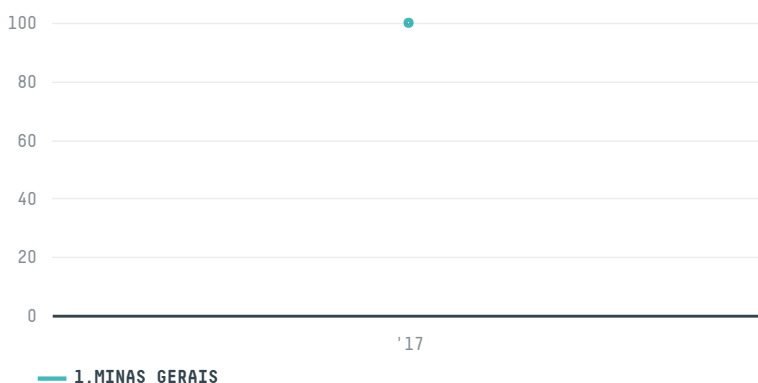

TOP DESTINATION COUNTRIES OF COFFEE IMPORTED BY LUIGI LAVAZZA S.P.A. (EXP-0010/17):