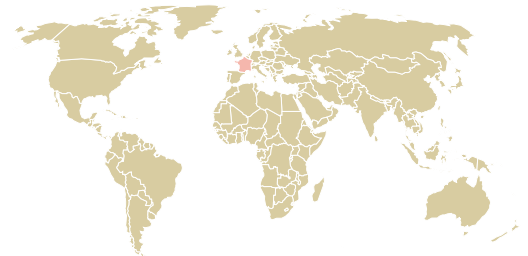

trase

LUIGI LAVAZZA S.P.A. (EXP-0010/17)

ACTIVITY	COMMODITY	COUNTRY	YEAR
Importer	Coffee	Brazil	2017

LUIGI LAVAZZA S.P.A. (EXP-0010/17) was the 712th largest importer of coffee from BRAZIL in 2017, accounting for 100 tons. As an importer, LUIGI LAVAZZA S.P.A. (EXP-0010/17) sources from 11 municipalities, or 2% of the coffee production municipalities. The main destination of the coffee imported by LUIGI LAVAZZA S.P.A. (EXP-0010/17) is FRANCE, accounting for 100% of the total.

TOP DESTINATION COUNTRIES OF COFFEE IMPORTED BY LUIGI LAVAZZA S.P.A. (EXP-0010/17):

COMPARING COMPANIES IMPORTING COFFEE FROM BRAZIL IN 2017

Trase is a partnership between

In collaboration with

and many other organizations and individuals.