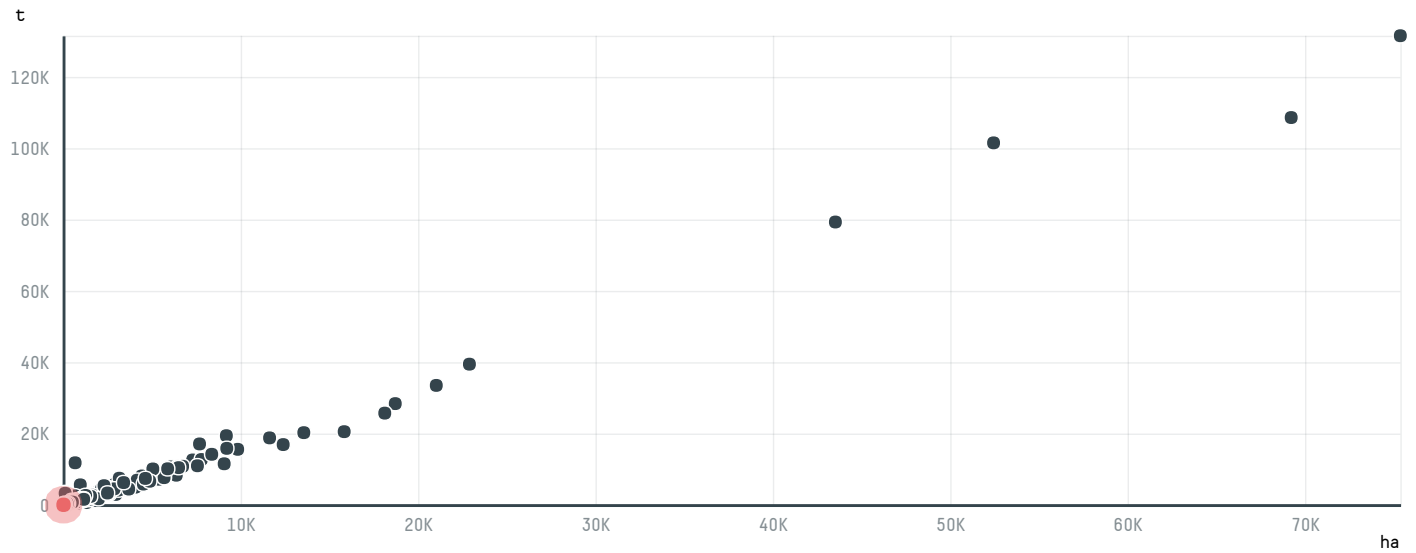

trase

BELCO TRADING SARL (EXP-0370/16)

ACTIVITY	COMMODITY	COUNTRY	YEAR
Importer	Coffee	Brazil	2017

BELCO TRADING SARL (EXP-0370/16) was the 1177th largest importer of coffee from BRAZIL in 2017, accounting for 19 tons. As an importer, BELCO TRADING SARL (EXP-0370/16) sources from 11 municipalities, or 2% of the coffee production municipalities. The main destination of the coffee imported by BELCO TRADING SARL (EXP-0370/16) is FRANCE, accounting for 100% of the total.

TOP DESTINATION COUNTRIES OF COFFEE IMPORTED BY BELCO TRADING SARL (EXP-0370/16):

COMPARING COMPANIES IMPORTING COFFEE FROM BRAZIL IN 2017

Trase is a partnership between

In collaboration with

and many other organizations and individuals.