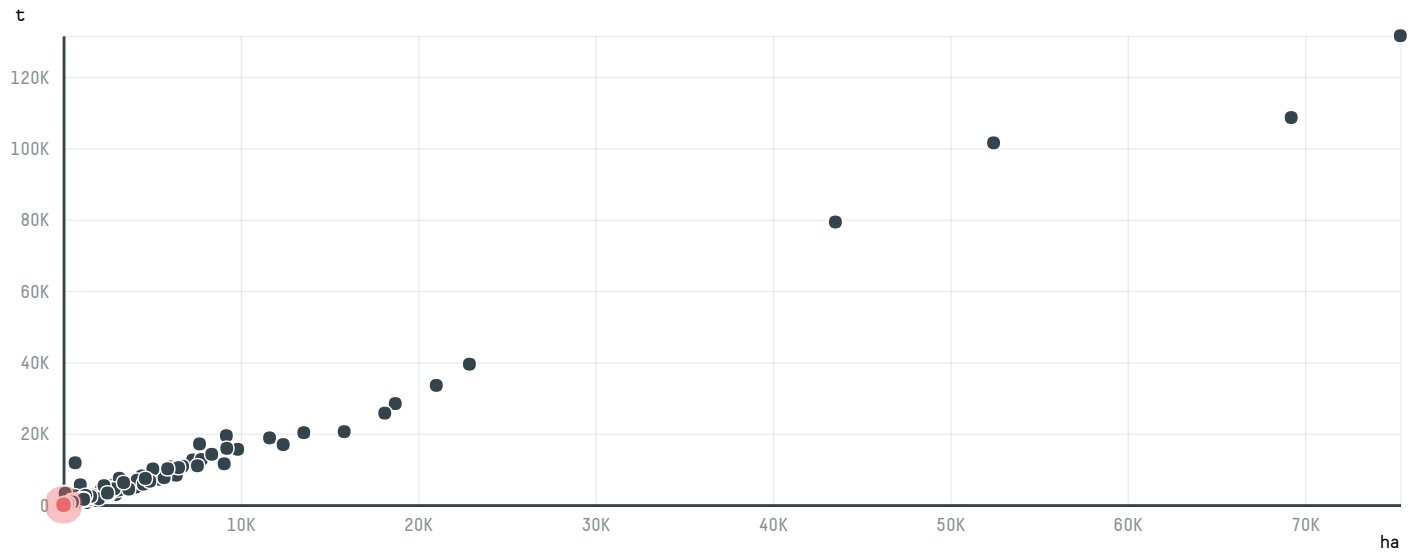

trase

KEN GABAY COFFEE LTD (EXP-0298/17)

ACTIVITY: **Importer**
COMMODITY: **Coffee**
COUNTRY: **Brazil**
YEAR: **2017**

KEN GABAY COFFEE LTD (EXP-0298/17) was the 1174th largest importer of coffee from BRAZIL in 2017, accounting for 19 tons. As an importer, KEN GABAY COFFEE LTD (EXP-0298/17) sources from 6 municipalities, or 1% of the coffee production municipalities. The main destination of the coffee imported by KEN GABAY COFFEE LTD (EXP-0298/17) is CANADA, accounting for 100% of the total.

TOP DESTINATION COUNTRIES OF COFFEE IMPORTED BY KEN GABAY COFFEE LTD (EXP-0298/17):

COMPARING COMPANIES IMPORTING COFFEE FROM BRAZIL IN 2017

Trase is a partnership between

In collaboration with

and many other organizations and individuals.