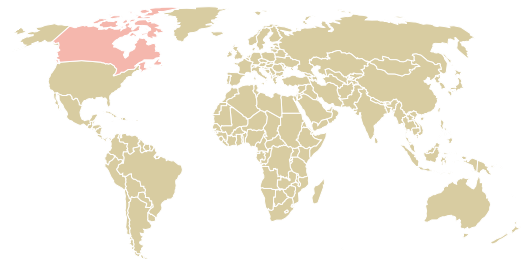

trase

COFFEE AMERICA (USA) CORPORATION (EXP 0387 15)

ACTIVITY	COMMODITY	COUNTRY	YEAR
Importer	Coffee	Brazil	2017

COFFEE AMERICA (USA) CORPORATION (EXP 0387 15) was the 710th largest importer of coffee from BRAZIL in 2017, accounting for 96 tons. As an importer, COFFEE AMERICA (USA) CORPORATION (EXP 0387 15) sources from 6 municipalities, or 1% of the coffee production municipalities. The main destination of the coffee imported by COFFEE AMERICA (USA) CORPORATION (EXP 0387 15) is CANADA, accounting for 100% of the total.

TOP DESTINATION COUNTRIES OF COFFEE IMPORTED BY COFFEE AMERICA (USA) CORPORATION (EXP 0387 15):

COMPARING COMPANIES IMPORTING COFFEE FROM BRAZIL IN 2017

Trase is a partnership between

In collaboration with