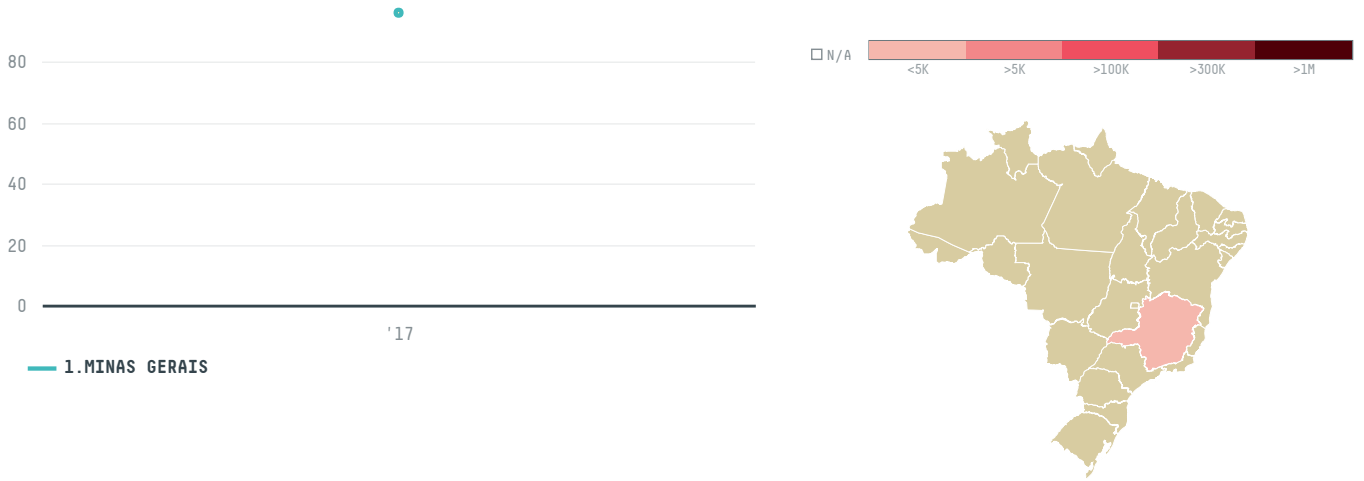

COMPARING COMPANIES IMPORTING COFFEE FROM BRAZIL IN 2017

Trase is a partnership between

In collaboration with

and many other organizations and individuals.

Donors

[Terms of Use](#) · [Privacy policy](#) · [Cookie policy](#) · [Contact us](#)

This website uses cookies to provide you with an improved user experience. By continuing to browse this site, you consent to the use of cookies and similar technologies. Please visit our [privacy policy](#) for further details.

I AGREE