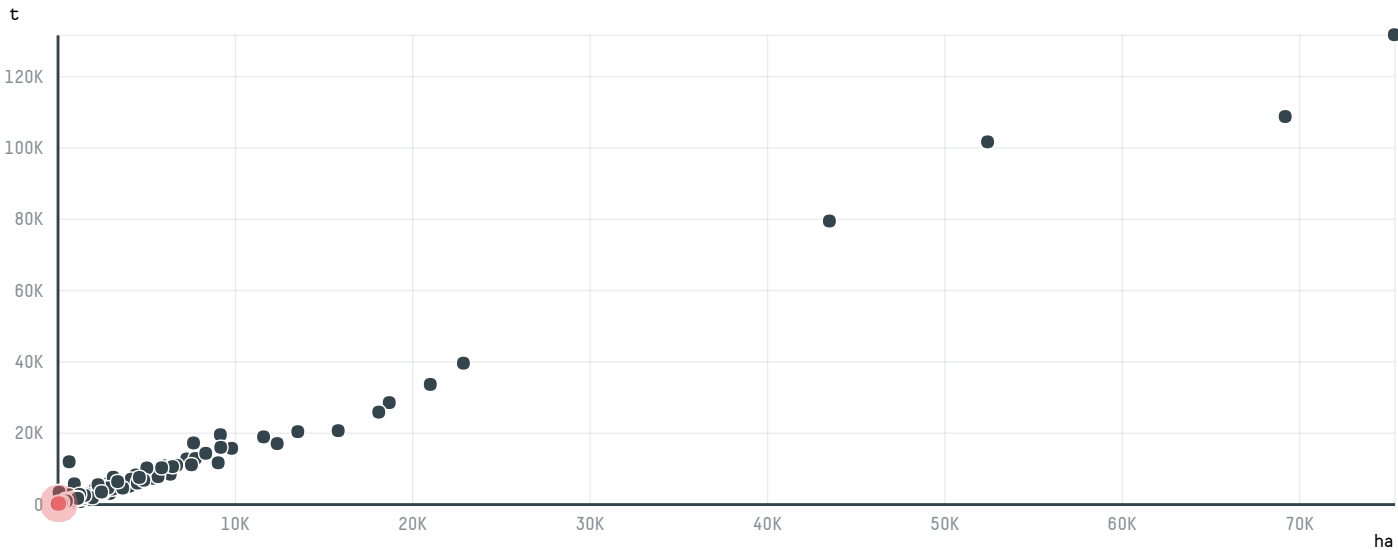

COMPARING COMPANIES IMPORTING COFFEE FROM BRAZIL IN 2017

Trase is a partnership between

In collaboration with

and many other organizations and individuals.

Donors

[Terms of Use](#) · [Privacy policy](#) · [Cookie policy](#) · [Contact us](#)

This website uses cookies to provide you with an improved user experience. By continuing to browse this site, you consent to the use of cookies and similar technologies. Please visit our [privacy policy](#) for further details.

I AGREE