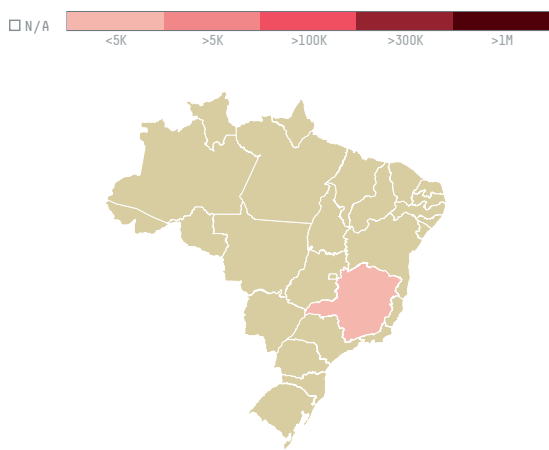

COMPARING COMPANIES IMPORTING COFFEE FROM BRAZIL IN 2017

Trase is a partnership between

In collaboration with

and many other organizations and individuals.

Donors

[Terms of Use](#) · [Privacy policy](#) · [Cookie policy](#) · [Contact us](#)

This website uses cookies to provide you with an improved user experience. By continuing to browse this site, you consent to the use of cookies and similar technologies. Please visit our [privacy policy](#) for further details.

I AGREE