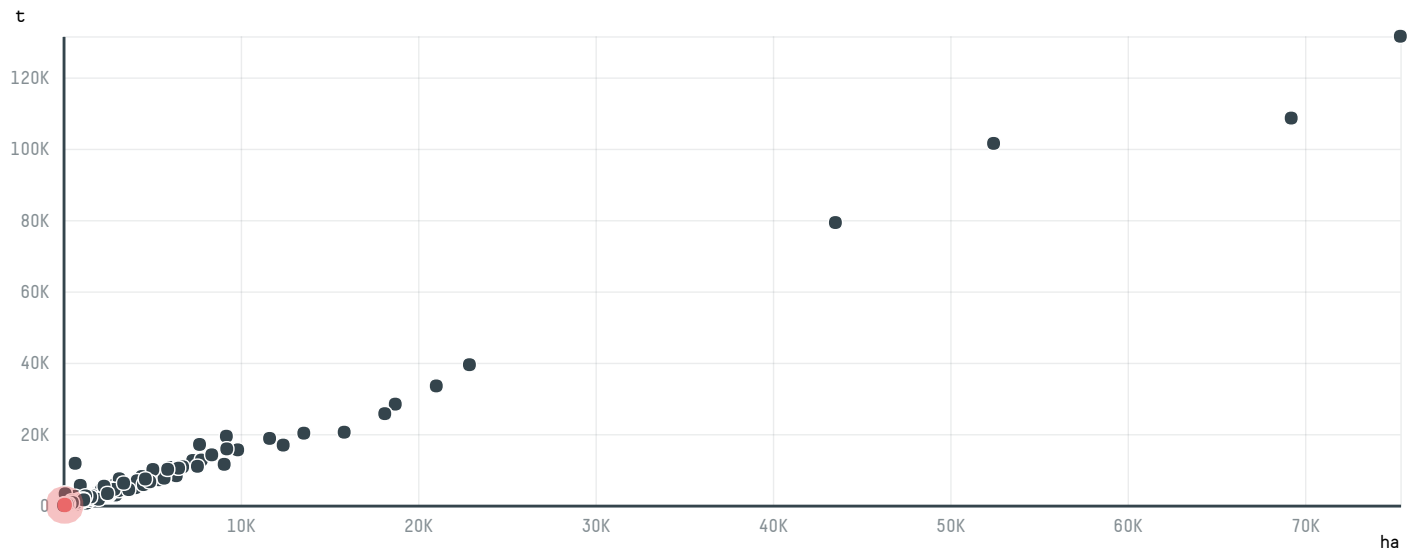

trase

CFSIT INC (EXP-0850/16D)

ACTIVITY COMMODITY COUNTRY YEAR
Importer **Coffee** **Brazil** **2017**

CFSIT INC (EXP-0850/16D) was the 683rd largest importer of coffee from BRAZIL in 2017, accounting for 108 tons. As an importer, CFSIT INC (EXP-0850/16D) sources from 6 municipalities, or 1% of the coffee production municipalities. The main destination of the coffee imported by CFSIT INC (EXP-0850/16D) is BELGIUM, accounting for 100% of the total.

TOP DESTINATION COUNTRIES OF COFFEE IMPORTED BY CFSIT INC (EXP-0850/16D):

COMPARING COMPANIES IMPORTING COFFEE FROM BRAZIL IN 2017

Trase is a partnership between

Stockholm Environment Institute

Global Canopy Programme