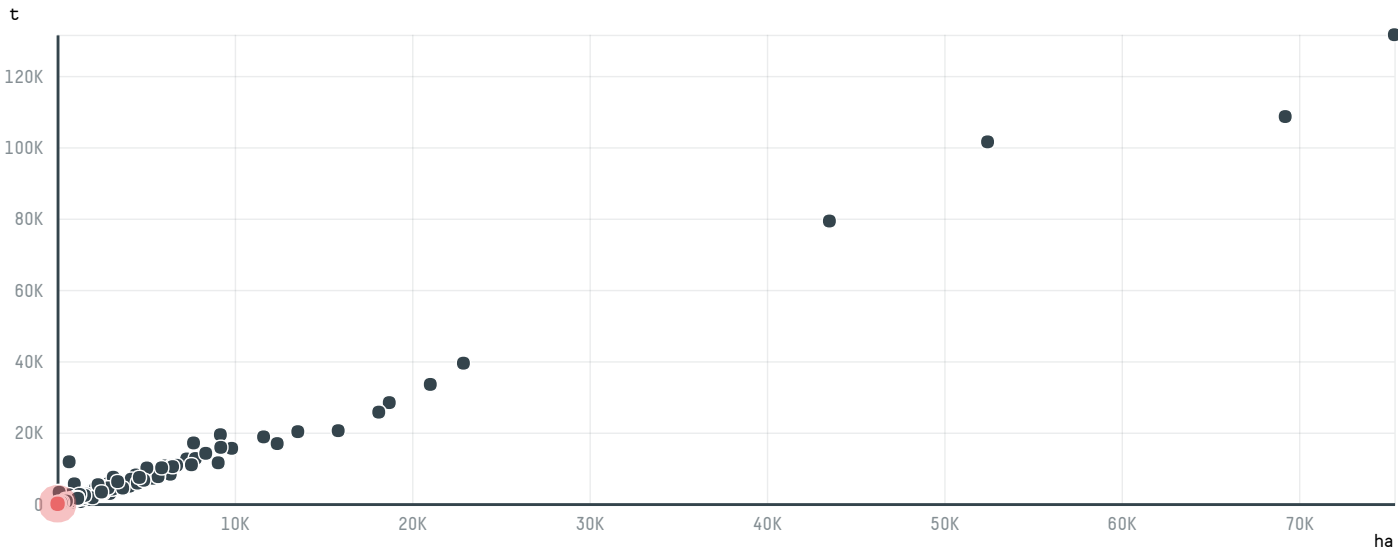

TOP DESTINATION COUNTRIES OF COFFEE IMPORTED BY ECOM AGROINDUSTRIAL CORP LTD. (EXP-0535/17A):

□ N/A <5K >5K >100K >300K >1M

COMPARING COMPANIES IMPORTING COFFEE FROM BRAZIL IN 2017

Trase is a partnership between