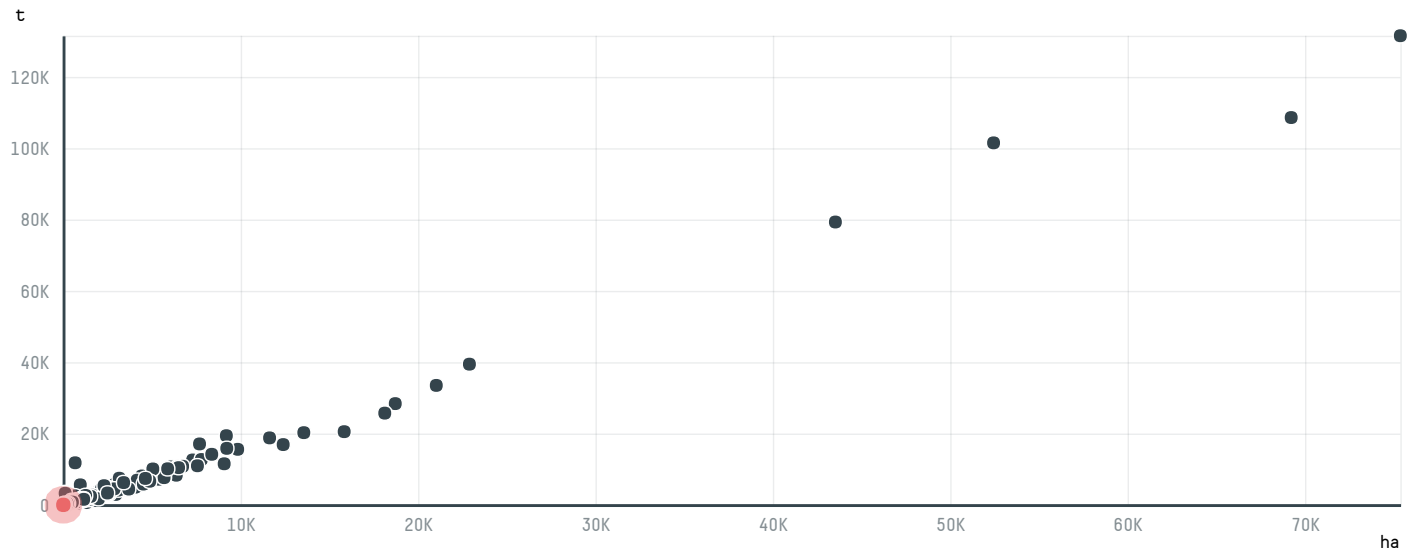

COMPARING COMPANIES IMPORTING COFFEE FROM BRAZIL IN 2017

Trase is a partnership between

In collaboration with

and many other organizations and individuals.

Donors

[Terms of Use](#) · [Privacy policy](#) · [Cookie policy](#) · [Contact us](#)