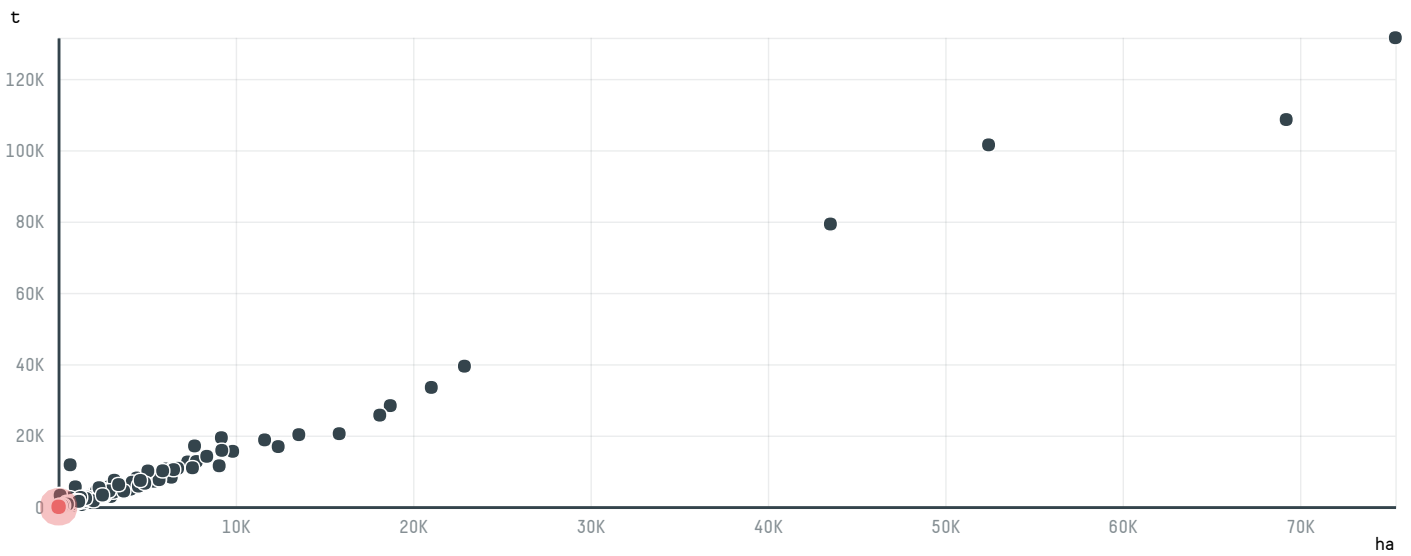

TOP DESTINATION COUNTRIES OF COFFEE IMPORTED BY CTM ALTROMERCATO SOC. COOP:

□ N/A <5K >5K >100K >300K >1M

□ N/A

<5K >5K >100K >300K >1M

COMPARING COMPANIES IMPORTING COFFEE FROM BRAZIL IN 2017

Trase is a partnership between