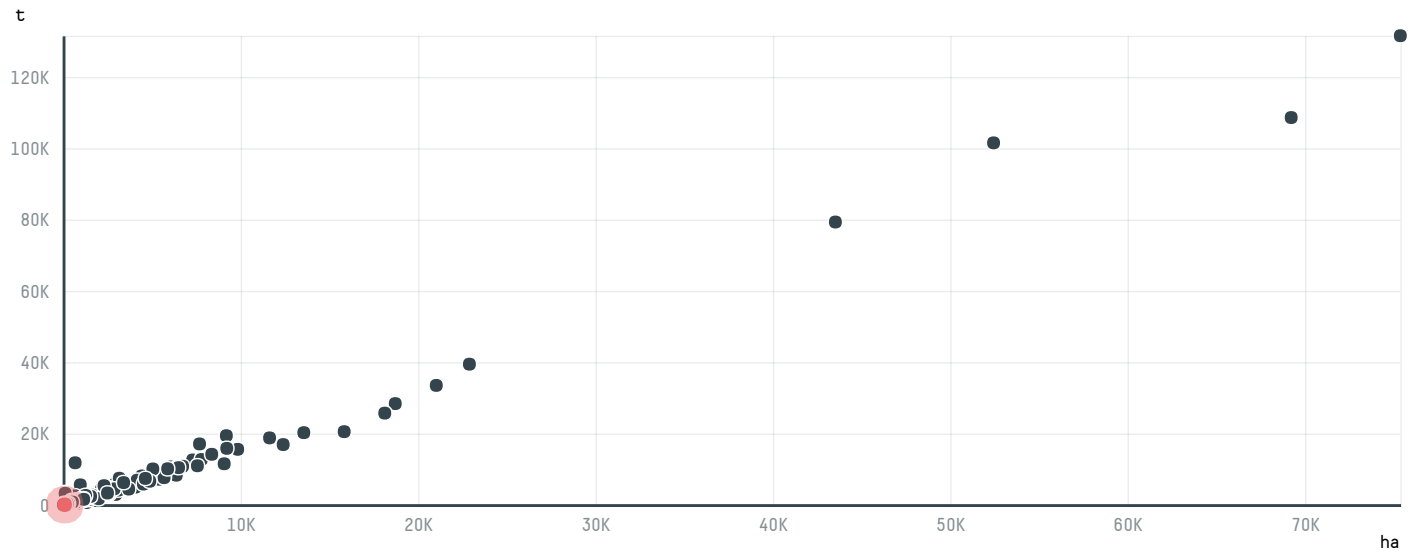

trase

LOUIS DREYFUS CPMPANY SUISSE SA

ACTIVITY COMMODITY COUNTRY YEAR
Importer **Coffee** **Brazil** **2017**

LOUIS DREYFUS CPMPANY SUISSE SA was the 983rd largest importer of coffee from BRAZIL in 2017, accounting for 38 tons. As an importer, LOUIS DREYFUS CPMPANY SUISSE SA sources from 2 municipalities, or 0% of the coffee production municipalities. The main destination of the coffee imported by LOUIS DREYFUS CPMPANY SUISSE SA is UNITED STATES, accounting for 100% of the total.

TOP DESTINATION COUNTRIES OF COFFEE IMPORTED BY LOUIS DREYFUS CPMPANY SUISSE SA:

COMPARING COMPANIES IMPORTING COFFEE FROM BRAZIL IN 2017

Trase is a partnership between

In collaboration with

and many other organizations and individuals.