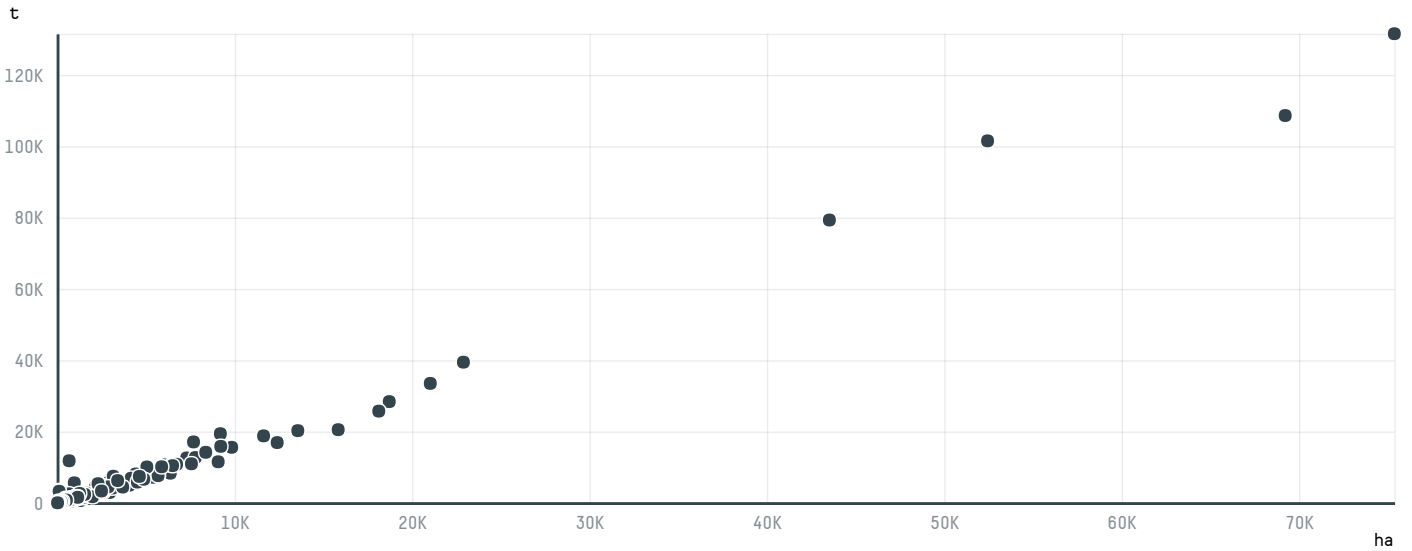

COMPARING COMPANIES IMPORTING COFFEE FROM BRAZIL IN 2017

Trase is a partnership between

In collaboration with

and many other organizations and individuals.

Donors

[Terms of Use](#) · [Privacy policy](#) · [Cookie policy](#) · [Contact us](#)