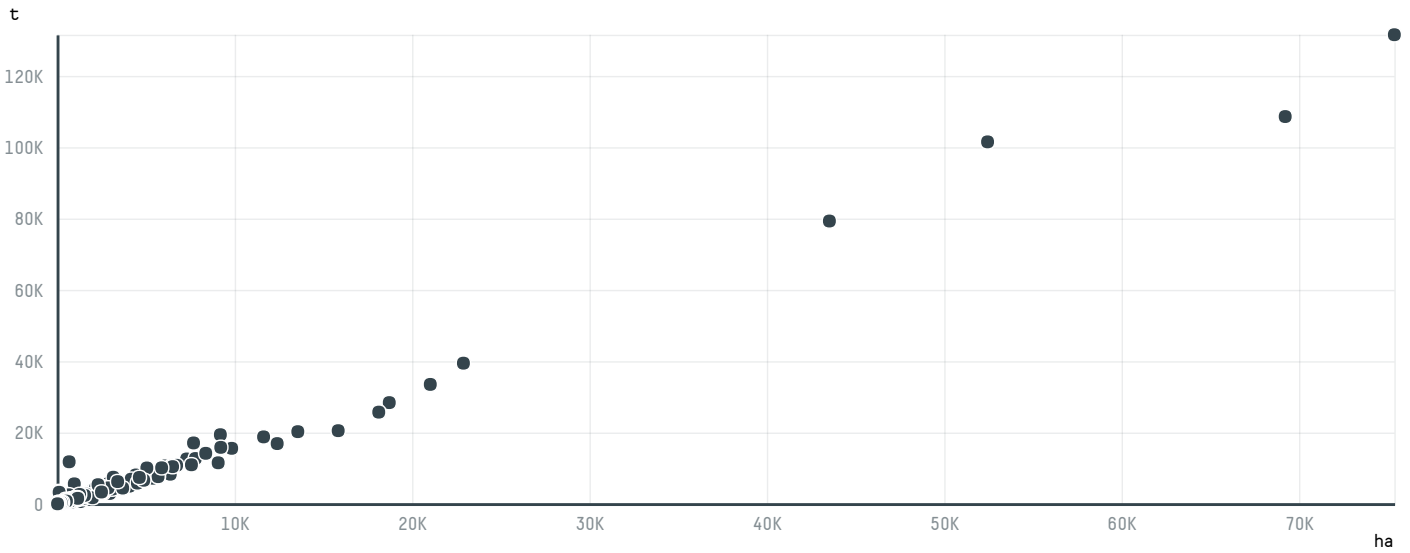

trase

FALCON COFFEES LIMITED (SC-033/17)

ACTIVITY	COMMODITY	COUNTRY	YEAR
Importer	Coffee	Brazil	2017

FALCON COFFEES LIMITED (SC-033/17) was the 1185th largest importer of coffee from BRAZIL in 2017, accounting for 19 tons. As an importer, FALCON COFFEES LIMITED (SC-033/17) sources from 1 municipalities, or 0% of the coffee production municipalities. The main destination of the coffee imported by FALCON COFFEES LIMITED (SC-033/17) is UNITED STATES, accounting for 100% of the total.

TOP DESTINATION COUNTRIES OF COFFEE IMPORTED BY FALCON COFFEES LIMITED (SC-033/17):

□ N/A <5K >5K >100K >300K >1M

COMPARING COMPANIES IMPORTING COFFEE FROM BRAZIL IN 2017

Trase is a partnership between

In collaboration with