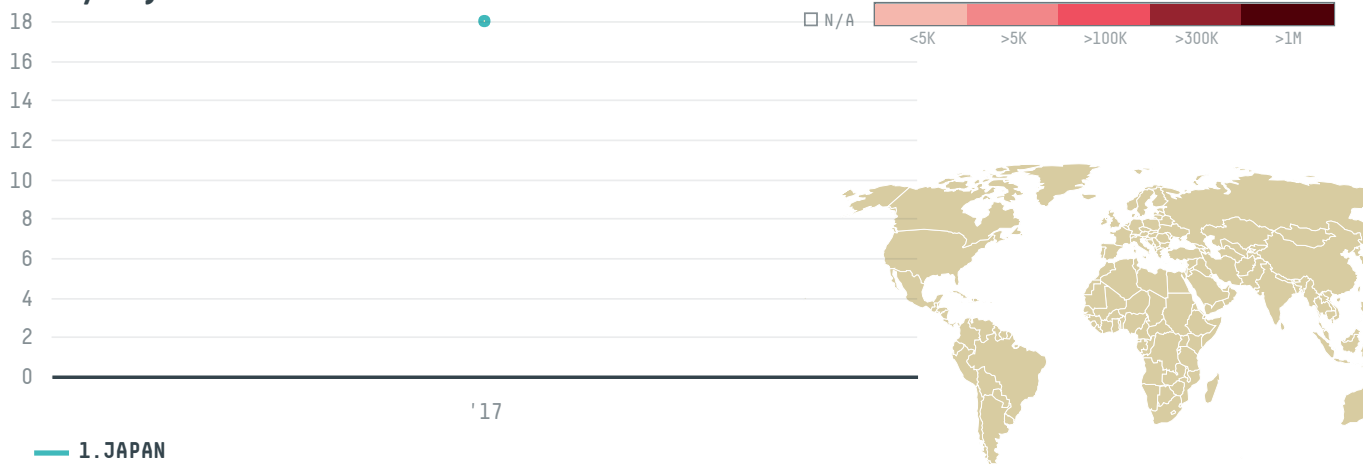

TOP DESTINATION COUNTRIES OF COFFEE IMPORTED BY S. ISHIMITSU & CO., LTD. (SC-063/16):

This website uses cookies to provide you with an improved user experience. By continuing to browse this site, you consent to the use of cookies and similar technologies. Please visit our [privacy policy](#) for further details.

I AGREE