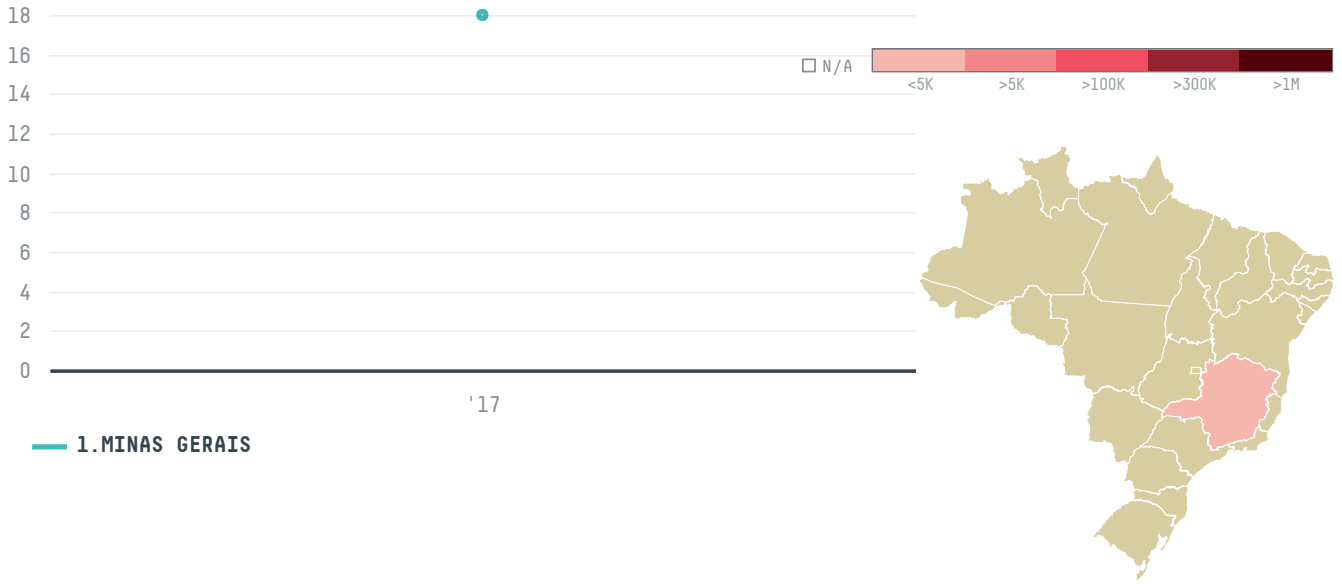

)

Trase is a partnership between

In collaboration with

and many other organizations

Donors

This website uses cookies to provide you with an improved user experience. By continuing to browse this site, you consent to the use of cookies and similar technologies. Please visit our [privacy policy](#) for further details.

I AGREE