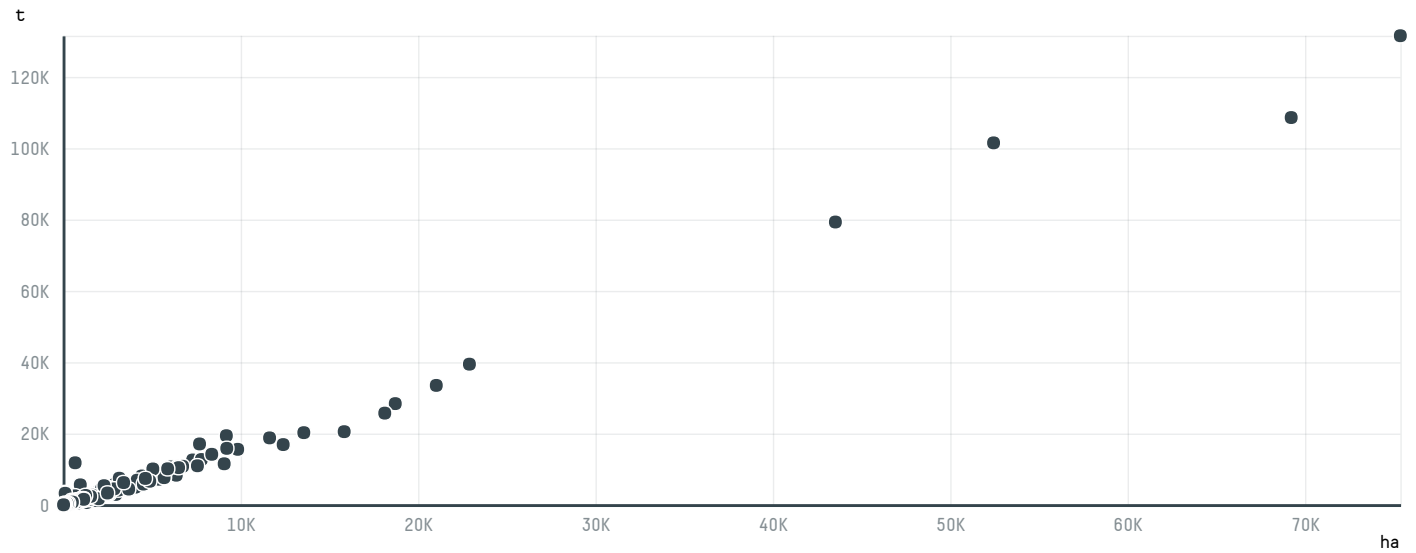

COMPARING COMPANIES IMPORTING COFFEE FROM BRAZIL IN 2017

Trase is a partnership between

In collaboration with

and many other organizations and individuals.

Donors

[Terms of Use](#) · [Privacy policy](#) · [Cookie policy](#) · [Contact us](#)