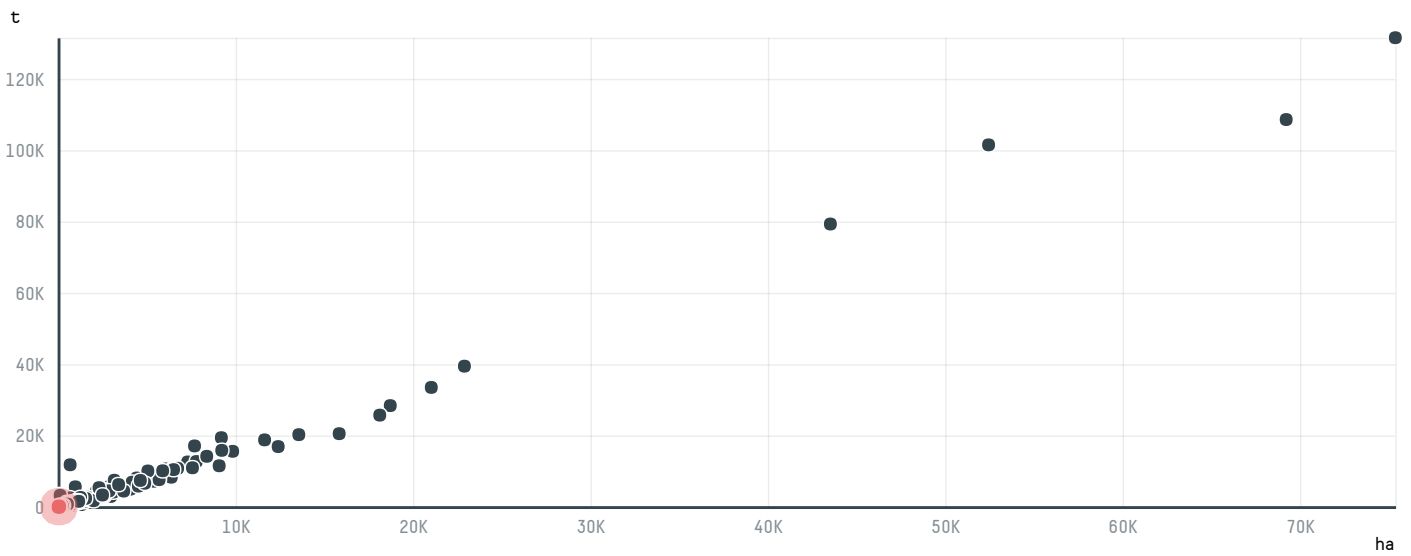

COMPARING COMPANIES IMPORTING COFFEE FROM BRAZIL IN 2017

Trase is a partnership between

In collaboration with

and many other organizations and individuals.

Donors

[Terms of Use](#) · [Privacy policy](#) · [Cookie policy](#) · [Contact us](#)

This website uses cookies to provide you with an improved user experience. By continuing to browse this site, you consent to the use of cookies and similar technologies. Please visit our [privacy policy](#) for further details.

I AGREE