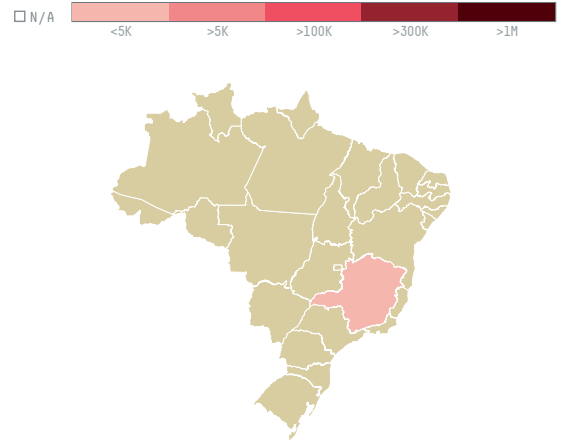

trase

DERVISOGLU TARIM URUNLERI TIC. VE AN. LTD STI.

ACTIVITY COMMODITY COUNTRY YEAR
Importer **Coffee** **Brazil** **2017**

DERVISOGLU TARIM URUNLERI TIC. VE AN. LTD STI. was the 922nd largest importer of coffee from BRAZIL in 2017, accounting for 53 tons. As an importer, DERVISOGLU TARIM URUNLERI TIC. VE AN. LTD STI. sources from 1 municipalities, or 0% of the coffee production municipalities. The main destination of the coffee imported by DERVISOGLU TARIM URUNLERI TIC. VE AN. LTD STI. is TURKEY, accounting for 100% of the total.

TOP DESTINATION COUNTRIES OF COFFEE IMPORTED BY DERVISOGLU TARIM URUNLERI TIC. VE AN. LTD STI.:

COMPARING COMPANIES IMPORTING COFFEE FROM BRAZIL IN 2017

Trase is a partnership between

In collaboration with