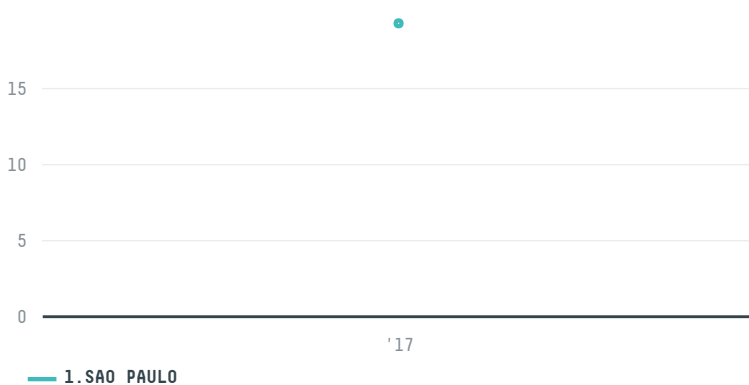

TOP DESTINATION COUNTRIES OF COFFEE IMPORTED BY MCS - USA (JA-231/16):