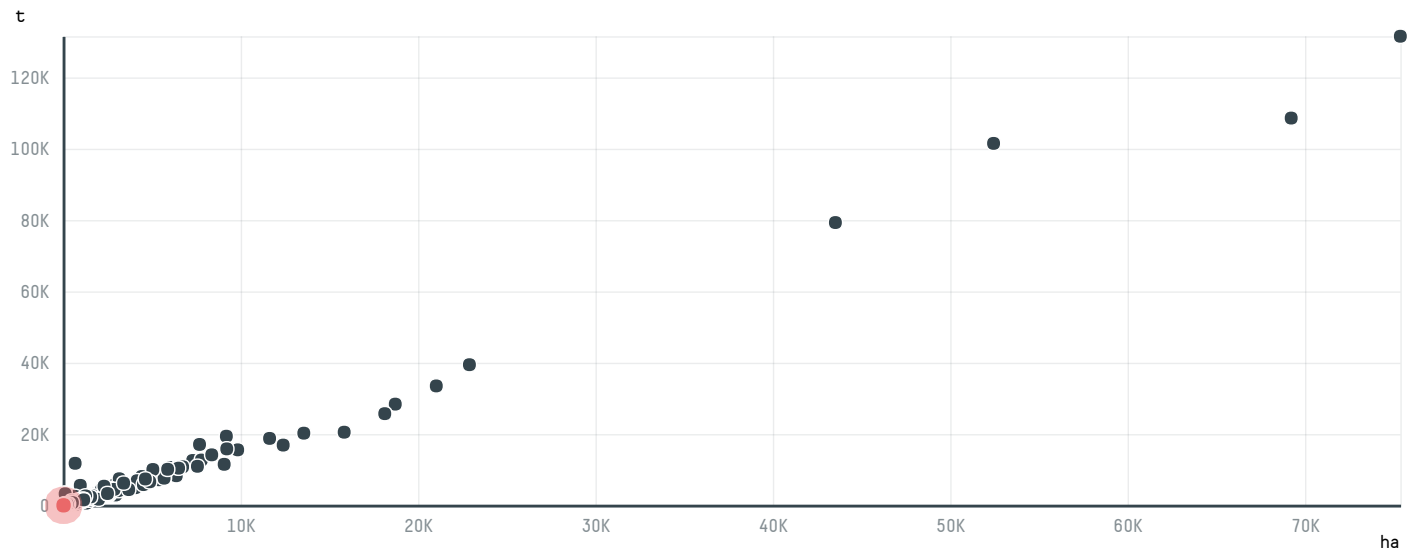

COMPARING COMPANIES IMPORTING COFFEE FROM BRAZIL IN 2017

Trase is a partnership between

In collaboration with

and many other organizations and individuals.

Donors

[Terms of Use](#) · [Privacy policy](#) · [Cookie policy](#) · [Contact us](#)