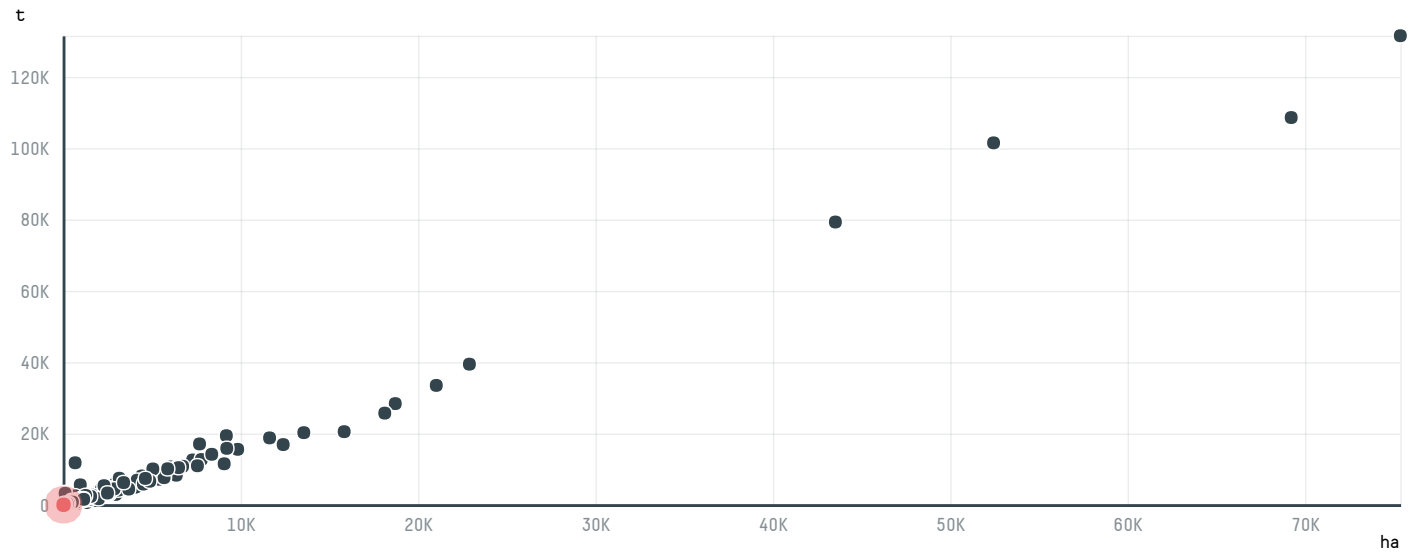

COMPARING COMPANIES IMPORTING COFFEE FROM BRAZIL IN 2017

Trase is a partnership between

In collaboration with

and many other organizations and individuals.

Donors

[Terms of Use](#) · [Privacy policy](#) · [Cookie policy](#) · [Contact us](#)