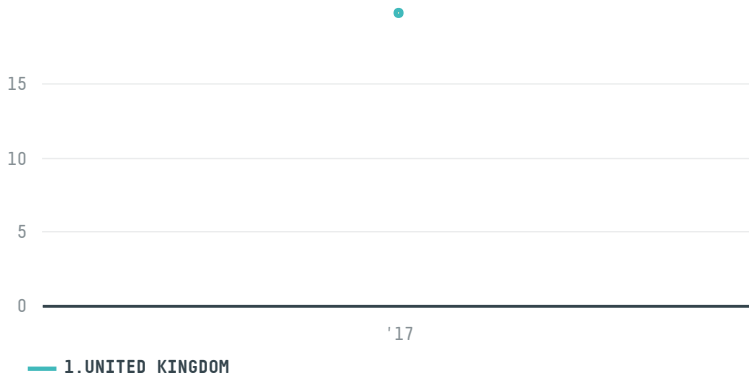

TOP DESTINATION COUNTRIES OF COFFEE IMPORTED BY BAILIES ROASTERIE LLP (JA 263 17):