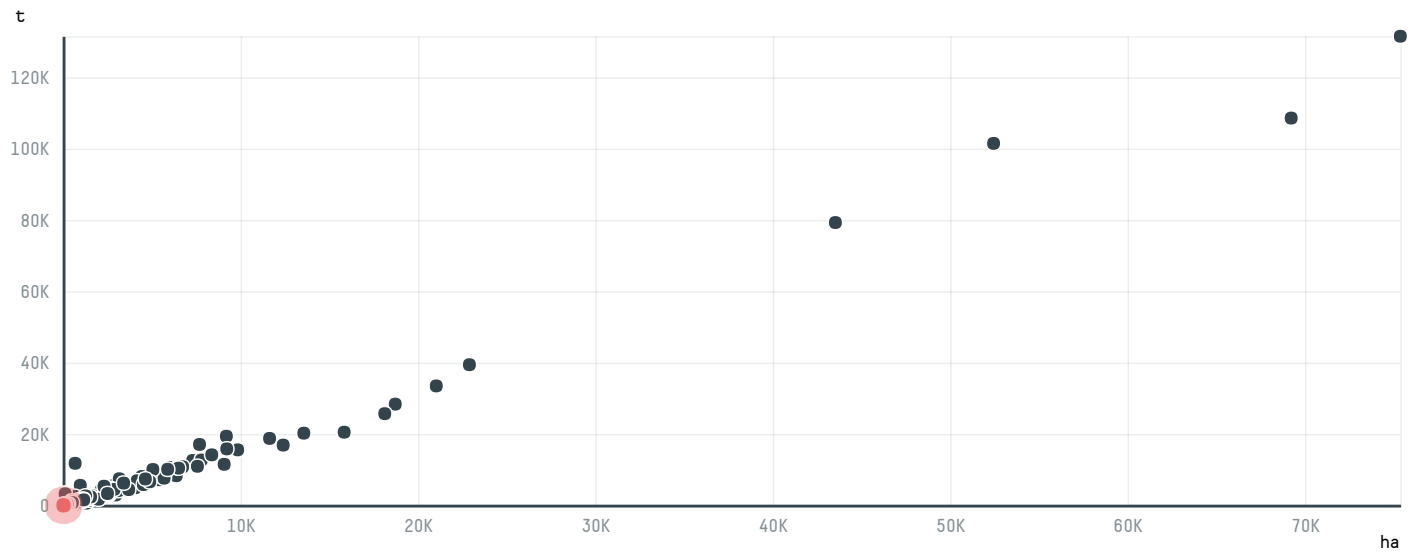

trase

TAF COFFEE (JA-236/17)

ACTIVITY COMMODITY COUNTRY YEAR
Importer **Coffee** **Brazil** **2017**

TAF COFFEE (JA-236/17) was the 1192nd largest importer of coffee from BRAZIL in 2017, accounting for 19 tons. As an importer, TAF COFFEE (JA-236/17) sources from 1 municipalities, or 0% of the coffee production municipalities. The main destination of the coffee imported by TAF COFFEE (JA-236/17) is GREECE, accounting for 100% of the total.

TOP DESTINATION COUNTRIES OF COFFEE IMPORTED BY TAF COFFEE (JA-236/17):

COMPARING COMPANIES IMPORTING COFFEE FROM BRAZIL IN 2017

Trase is a partnership between

In collaboration with

and many other organizations and individuals.