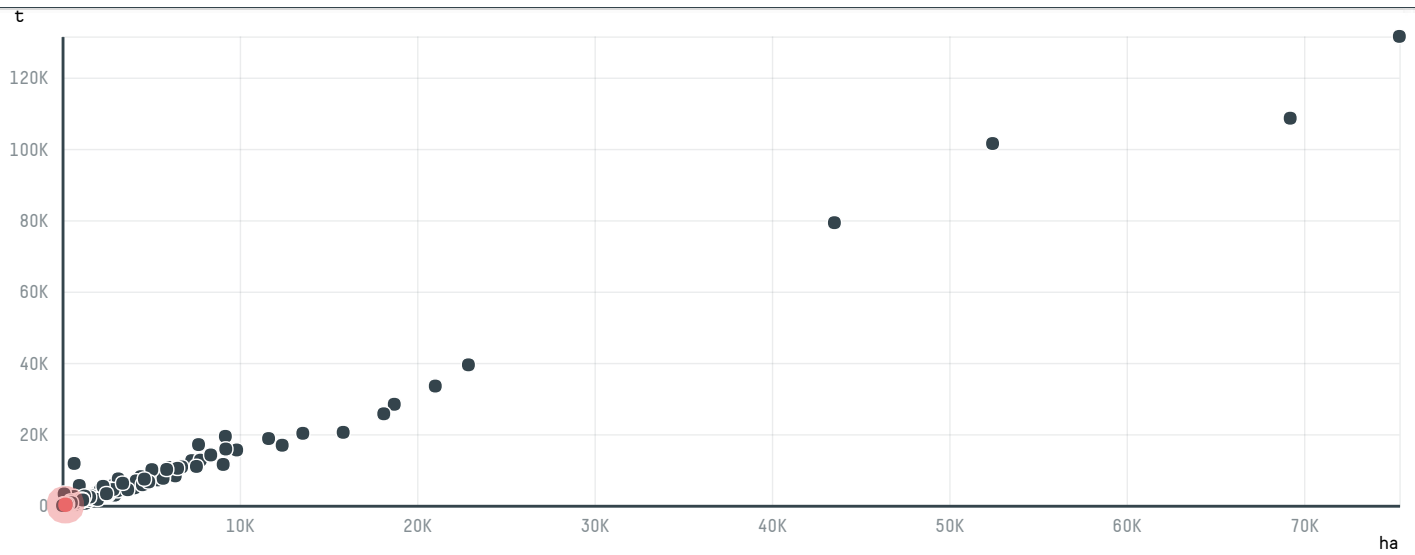

Trase is a partnership between

In collaboration with

and many other organizations and individuals.

Donors

[Terms of Use](#) · [Privacy policy](#) · [Cookie policy](#) · [Contact us](#)