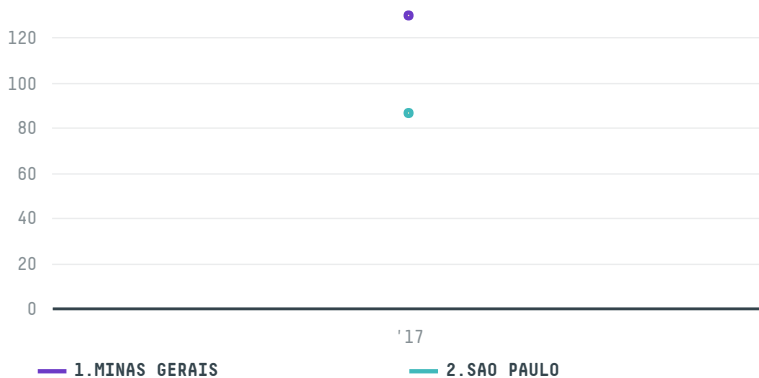

TOP DESTINATION COUNTRIES OF COFFEE IMPORTED BY PROCAFFE S P A: