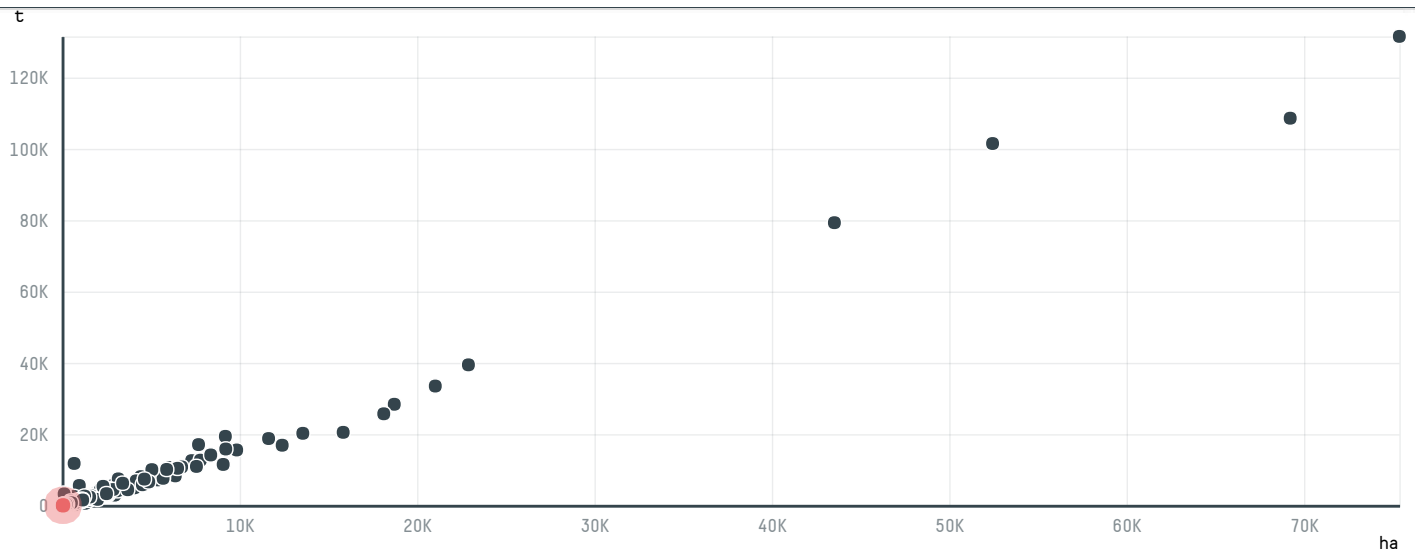

# trase

## VOLCAFE IBERIA.

ACTIVITY: **Importer**  
COMMODITY: **Coffee**  
COUNTRY: **Brazil**  
YEAR: **2017**

VOLCAFE IBERIA. was the 917th largest importer of coffee from BRAZIL in 2017, accounting for 58 tons. As an importer, VOLCAFE IBERIA. sources from 1 municipalities, or 0% of the coffee production municipalities. The main destination of the coffee imported by VOLCAFE IBERIA. is SPAIN, accounting for 100% of the total.

### TOP DESTINATION COUNTRIES OF COFFEE IMPORTED BY VOLCAFE IBERIA.:

Trase is a partnership between

In collaboration with

and many other organizations and individuals.

Donors

[Terms of Use](#) · [Privacy policy](#) · [Cookie policy](#) · [Contact us](#)