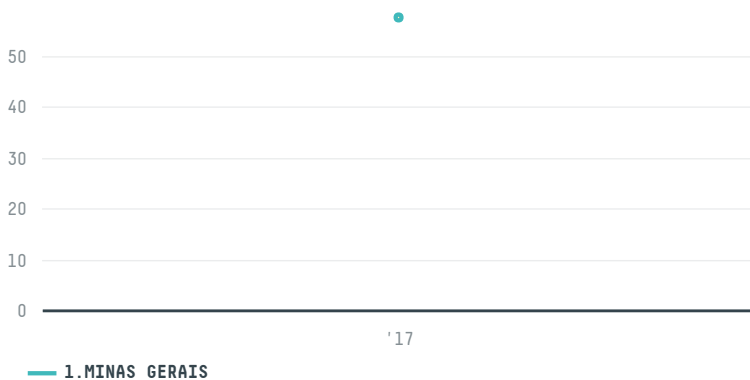

TOP DESTINATION COUNTRIES OF COFFEE IMPORTED BY VOLCAFE IBERIA.: