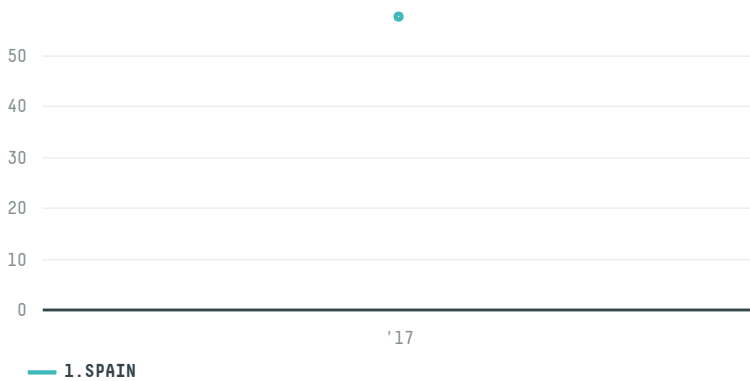

TOP DESTINATION COUNTRIES OF COFFEE IMPORTED BY VOLCAFE IBERIA.: