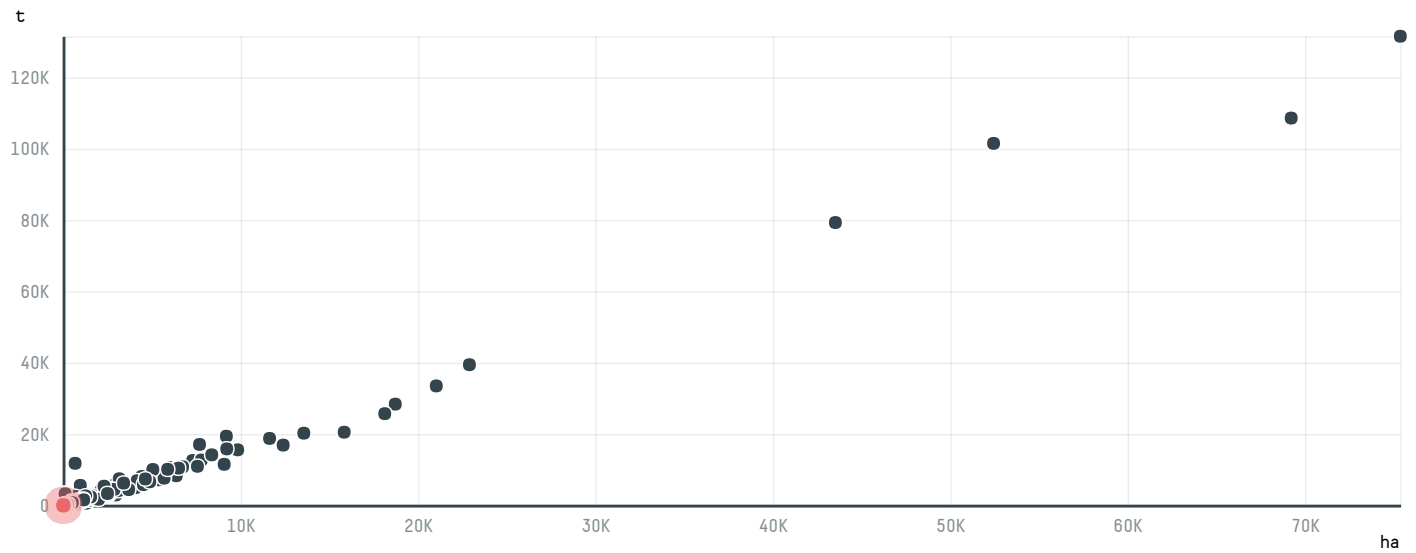

trase

BP COMMERCE CO., LTD

ACTIVITY: **Importer**
COMMODITY: **Coffee**
COUNTRY: **Brazil**
YEAR: **2017**

BP COMMERCE CO., LTD was the 1163rd largest importer of coffee from BRAZIL in 2017, accounting for 19 tons. As an importer, BP COMMERCE CO., LTD sources from 1 municipalities, or 0% of the coffee production municipalities. The main destination of the coffee imported by BP COMMERCE CO., LTD is SOUTH KOREA, accounting for 100% of the total.

TOP DESTINATION COUNTRIES OF COFFEE IMPORTED BY BP COMMERCE CO., LTD:

COMPARING COMPANIES IMPORTING COFFEE FROM BRAZIL IN 2017

Trase is a partnership between

In collaboration with

and many other organizations and individuals.