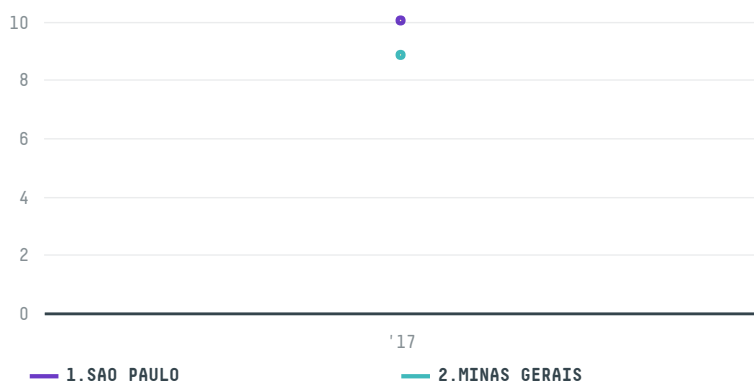

TOP DESTINATION COUNTRIES OF COFFEE IMPORTED BY RUTH COFFEE LTD: