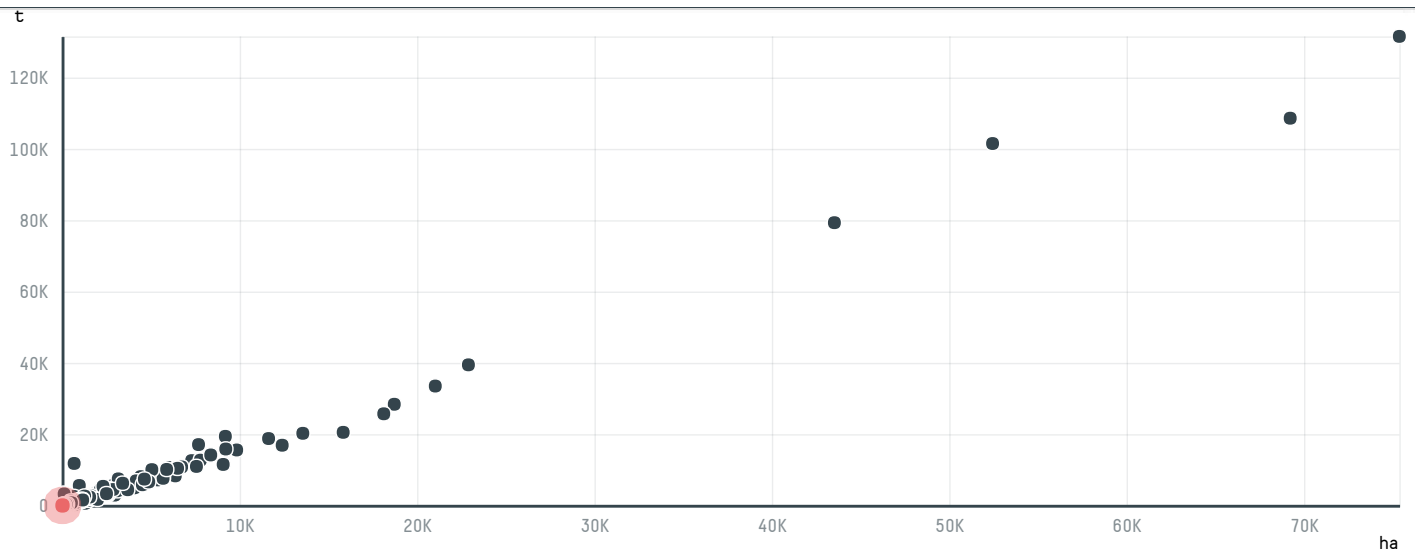

Trase is a partnership between

In collaboration with

and many other organizations and individuals.

Donors

[Terms of Use](#) · [Privacy policy](#) · [Cookie policy](#) · [Contact us](#)