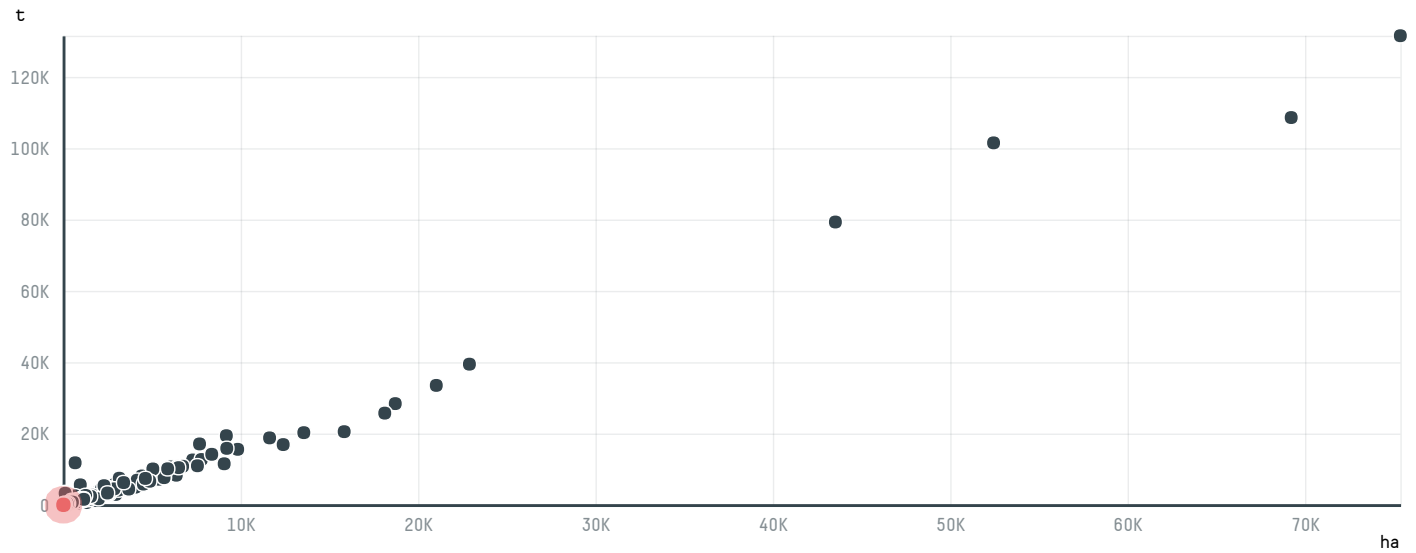

COMPARING COMPANIES IMPORTING COFFEE FROM BRAZIL IN 2017

Trase is a partnership between

In collaboration with

and many other organizations and individuals.

Donors

[Terms of Use](#) · [Privacy policy](#) · [Cookie policy](#) · [Contact us](#)