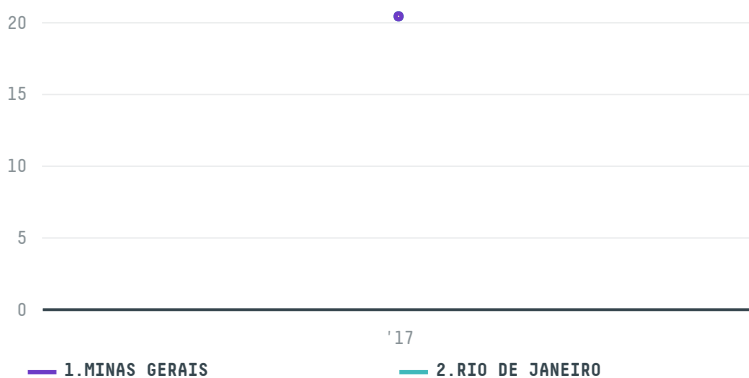

TOP DESTINATION COUNTRIES OF COFFEE IMPORTED BY ALEX DANDALIS SONS S A: