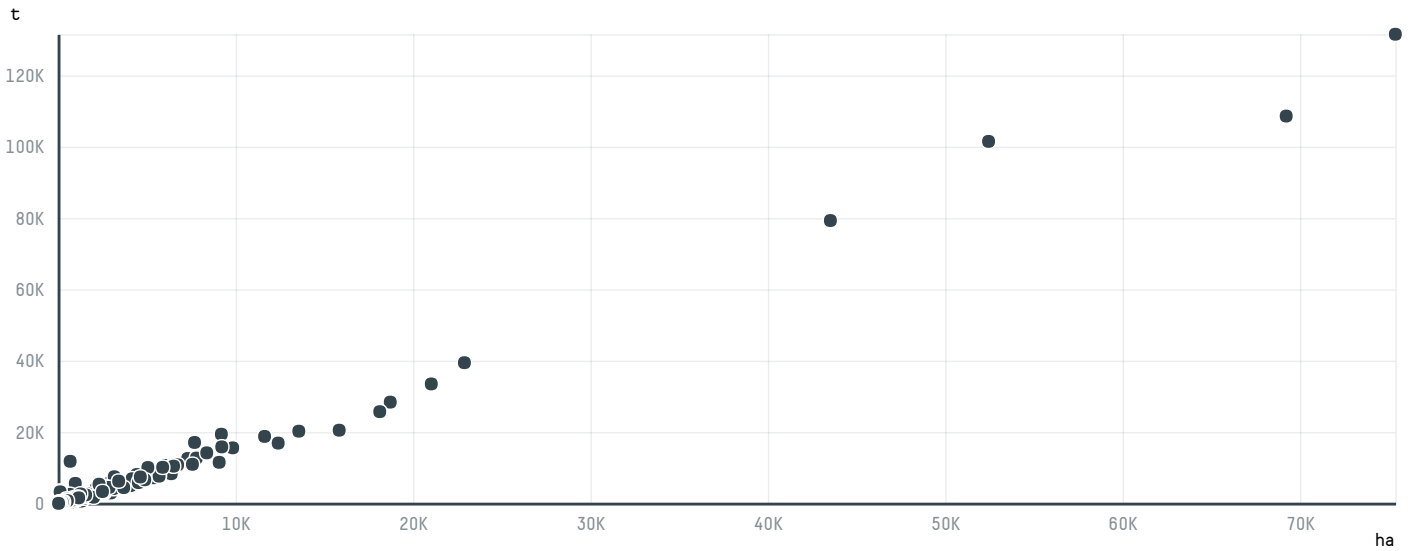

COMPARING COMPANIES IMPORTING COFFEE FROM BRAZIL IN 2017

Trase is a partnership between

In collaboration with

and many other organizations and individuals.

Donors

[Terms of Use](#) · [Privacy policy](#) · [Cookie policy](#) · [Contact us](#)