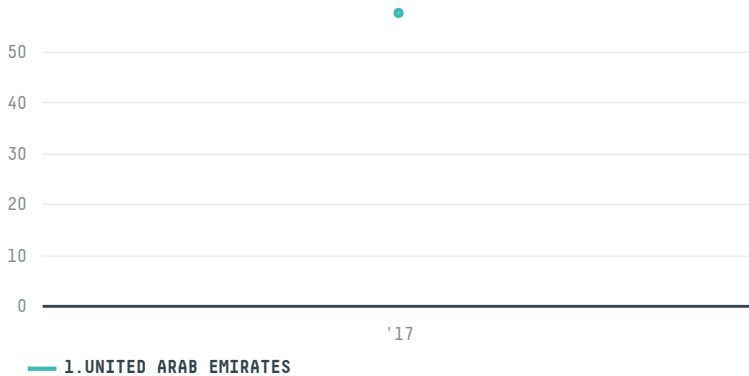

trase

ROBUST TRADE LINKS DMCC

ACTIVITY: **Importer**
COMMODITY: **Coffee**
COUNTRY: **Brazil**
YEAR: **2017**

ROBUST TRADE LINKS DMCC was the 879th largest importer of coffee from BRAZIL in 2017, accounting for 58 tons. As an importer, ROBUST TRADE LINKS DMCC sources from 3 municipalities, or 0% of the coffee production municipalities. The main destination of the coffee imported by ROBUST TRADE LINKS DMCC is UNITED ARAB EMIRATES, accounting for 100% of the total.

TOP DESTINATION COUNTRIES OF COFFEE IMPORTED BY ROBUST TRADE LINKS DMCC:

COMPARING COMPANIES IMPORTING COFFEE FROM BRAZIL IN 2017

Trase is a partnership between

In collaboration with

and many other organizations and individuals.