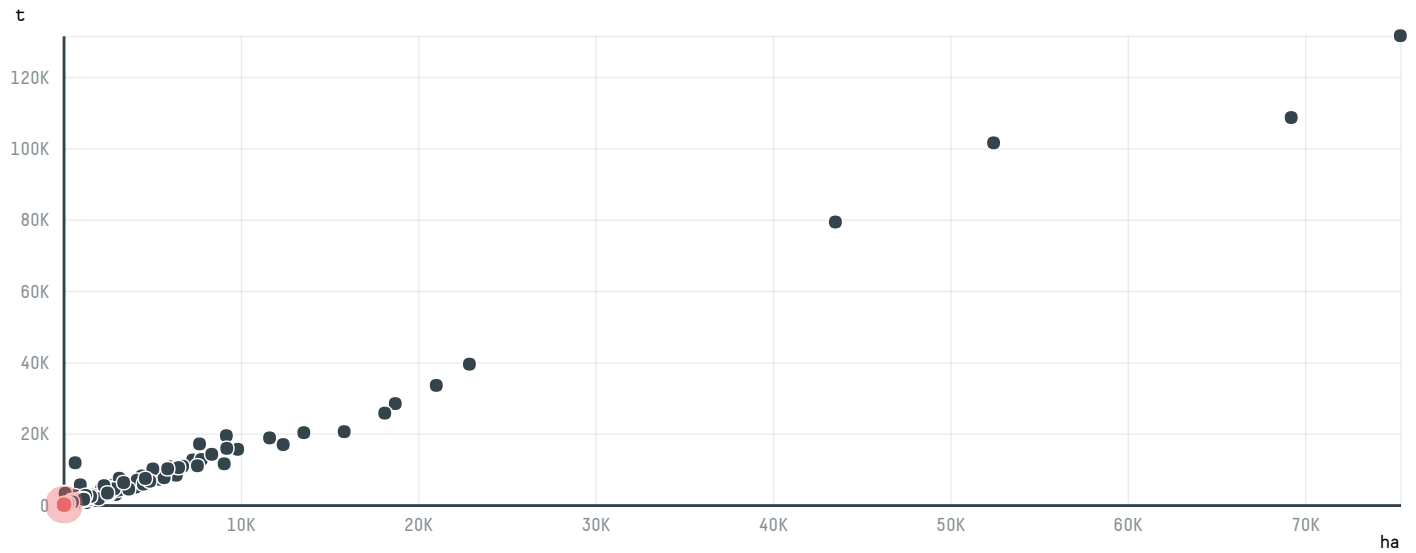

trase

ROBUST TRADE LINKS DMCC

ACTIVITY: **Importer**
COMMODITY: **Coffee**
COUNTRY: **Brazil**
YEAR: **2017**

ROBUST TRADE LINKS DMCC was the 879th largest importer of coffee from BRAZIL in 2017, accounting for 58 tons. As an importer, ROBUST TRADE LINKS DMCC sources from 3 municipalities, or 0% of the coffee production municipalities. The main destination of the coffee imported by ROBUST TRADE LINKS DMCC is UNITED ARAB EMIRATES, accounting for 100% of the total.

TOP DESTINATION COUNTRIES OF COFFEE IMPORTED BY ROBUST TRADE LINKS DMCC:

COMPARING COMPANIES IMPORTING COFFEE FROM BRAZIL IN 2017

Trase is a partnership between

In collaboration with

and many other organizations and individuals.