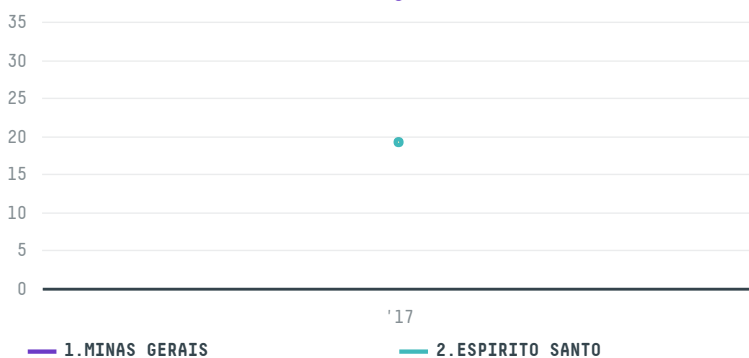

trase

ROBUST TRADE LINKS DMCC

ACTIVITY: **Importer**
COMMODITY: **Coffee**
COUNTRY: **Brazil**
YEAR: **2017**

ROBUST TRADE LINKS DMCC was the 879th largest importer of coffee from BRAZIL in 2017, accounting for 58 tons. As an importer, ROBUST TRADE LINKS DMCC sources from 3 municipalities, or 0% of the coffee production municipalities. The main destination of the coffee imported by ROBUST TRADE LINKS DMCC is UNITED ARAB EMIRATES, accounting for 100% of the total.

TOP DESTINATION COUNTRIES OF COFFEE IMPORTED BY ROBUST TRADE LINKS DMCC:

COMPARING COMPANIES IMPORTING COFFEE FROM BRAZIL IN 2017

Trase is a partnership between

In collaboration with

and many other organizations and individuals.