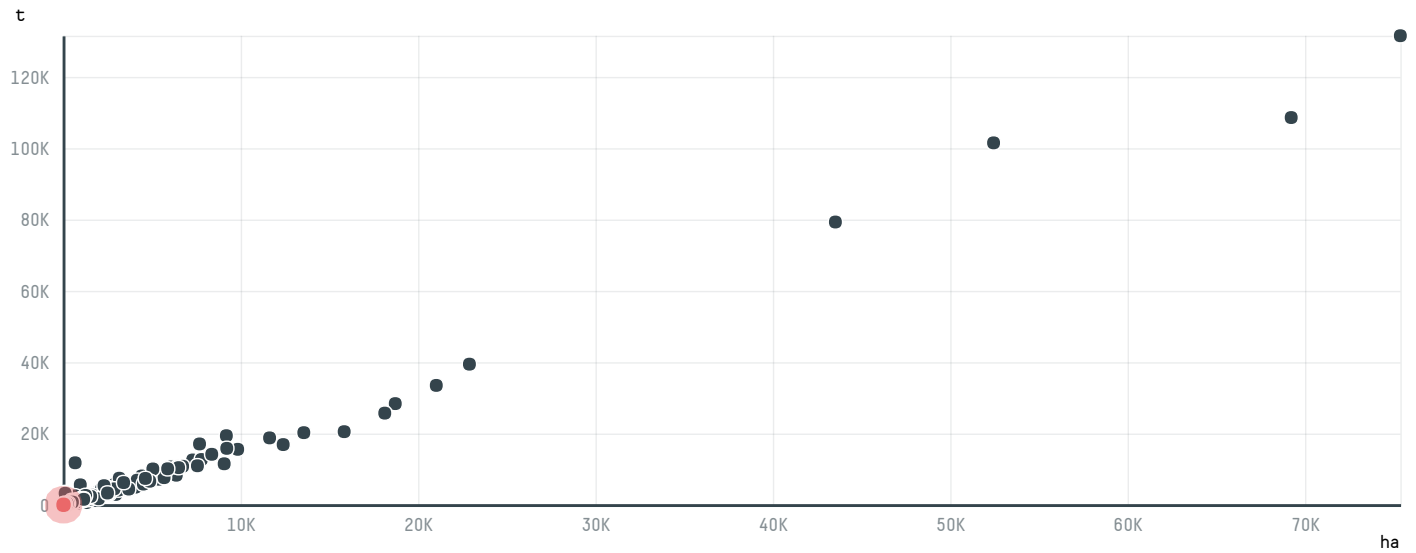

trase

OZKALE IC DIS TICARET LTD STI

ACTIVITY COMMODITY COUNTRY YEAR
Importer **Coffee** **Brazil** **2017**

OZKALE IC DIS TICARET LTD STI was the 1186th largest importer of coffee from BRAZIL in 2017, accounting for 19 tons. As an importer, OZKALE IC DIS TICARET LTD STI sources from 1 municipalities, or 0% of the coffee production municipalities. The main destination of the coffee imported by OZKALE IC DIS TICARET LTD STI is TURKEY, accounting for 100% of the total.

TOP DESTINATION COUNTRIES OF COFFEE IMPORTED BY OZKALE IC DIS TICARET LTD STI:

COMPARING COMPANIES IMPORTING COFFEE FROM BRAZIL IN 2017

Trase is a partnership between

In collaboration with

and many other organizations and individuals.