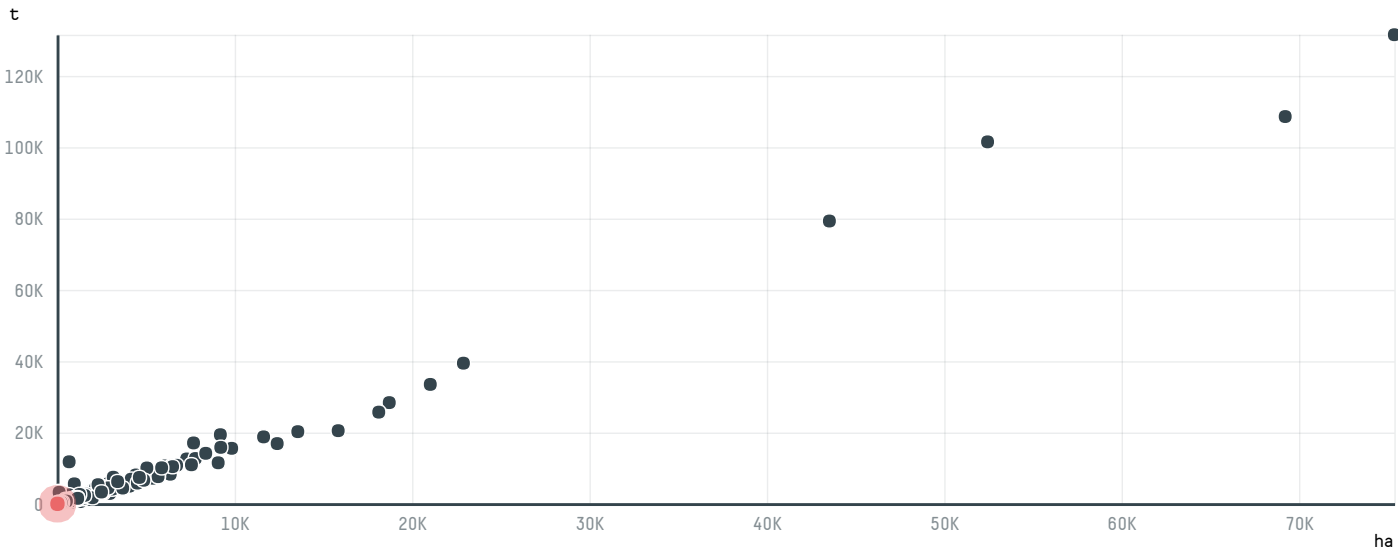

trase

MTC INTERNATIONAL COFFEE GROUP (FM-001/17)

ACTIVITY: **Importer**
COMMODITY: **Coffee**
COUNTRY: **Brazil**
YEAR: **2017**

MTC INTERNATIONAL COFFEE GROUP (FM-001/17) was the 1317th largest importer of coffee from BRAZIL in 2017, accounting for 11 tons. As an importer, MTC INTERNATIONAL COFFEE GROUP (FM-001/17) sources from 1 municipalities, or 0% of the coffee production municipalities. The main destination of the coffee imported by MTC INTERNATIONAL COFFEE GROUP (FM-001/17) is NEW ZEALAND, accounting for 100% of the total.

TOP DESTINATION COUNTRIES OF COFFEE IMPORTED BY MTC INTERNATIONAL COFFEE GROUP (FM-001/17):

COMPARING COMPANIES IMPORTING COFFEE FROM BRAZIL IN 2017

Trase is a partnership between

In collaboration with

and many other organizations and individuals.