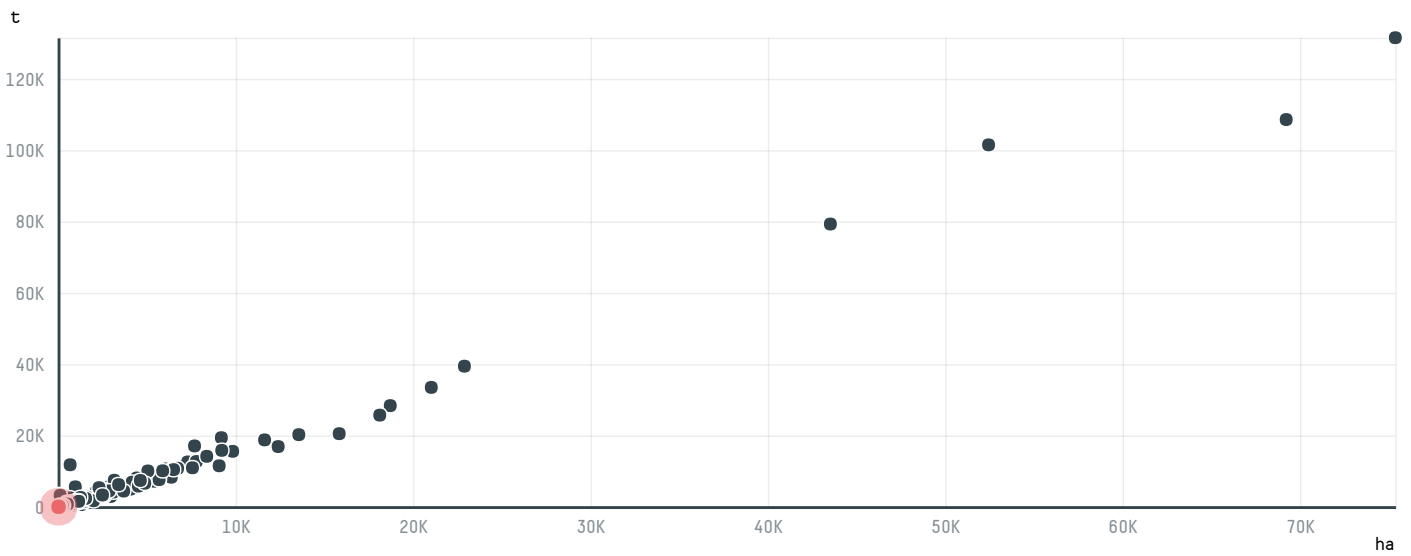

trase

MTC INTERNATIONAL COFFEE GROUP (FM 002 17)

ACTIVITY: **Importer**
COMMODITY: **Coffee**
COUNTRY: **Brazil**
YEAR: **2017**

MTC INTERNATIONAL COFFEE GROUP (FM 002 17) was the 1191st largest importer of coffee from BRAZIL in 2017, accounting for 19 tons. As an importer, MTC INTERNATIONAL COFFEE GROUP (FM 002 17) sources from 1 municipalities, or 0% of the coffee production municipalities. The main destination of the coffee imported by MTC INTERNATIONAL COFFEE GROUP (FM 002 17) is NEW ZEALAND, accounting for 100% of the total.

TOP DESTINATION COUNTRIES OF COFFEE IMPORTED BY MTC INTERNATIONAL COFFEE GROUP (FM 002 17):

□ N/A

<5K >5K >100K >300K >1M

COMPARING COMPANIES IMPORTING COFFEE FROM BRAZIL IN 2017

Trase is a partnership between