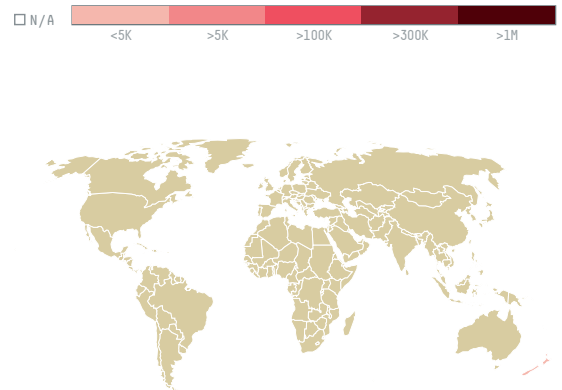

trase

MTC INTERNATIONAL COFFEE GROUP (FM 002 17)

ACTIVITY: **Importer**
COMMODITY: **Coffee**
COUNTRY: **Brazil**
YEAR: **2017**

MTC INTERNATIONAL COFFEE GROUP (FM 002 17) was the 1191st largest importer of coffee from BRAZIL in 2017, accounting for 19 tons. As an importer, MTC INTERNATIONAL COFFEE GROUP (FM 002 17) sources from 1 municipalities, or 0% of the coffee production municipalities. The main destination of the coffee imported by MTC INTERNATIONAL COFFEE GROUP (FM 002 17) is NEW ZEALAND, accounting for 100% of the total.

TOP DESTINATION COUNTRIES OF COFFEE IMPORTED BY MTC INTERNATIONAL COFFEE GROUP (FM 002 17):

□ N/A

<5K >5K >100K >300K >1M

COMPARING COMPANIES IMPORTING COFFEE FROM BRAZIL IN 2017

Trase is a partnership between