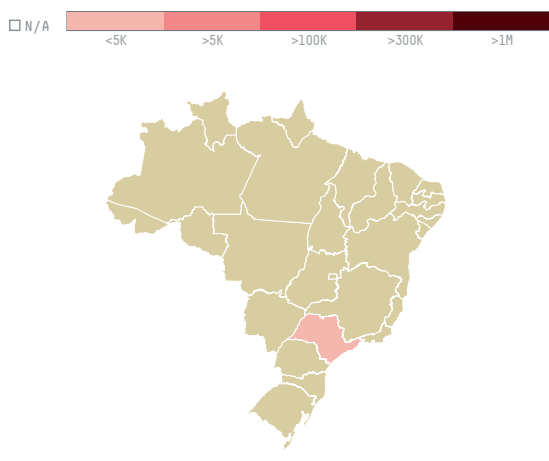

trase

J TH DOUQUES KOFFIE BV (AL- 028/16)

ACTIVITY	COMMODITY	COUNTRY	YEAR
Importer	Coffee	Brazil	2017

J TH DOUQUES KOFFIE BV (AL-028/16) was the 962nd largest importer of coffee from BRAZIL in 2017, accounting for 43 tons. As an importer, J TH DOUQUES KOFFIE BV (AL-028/16) sources from 1 municipalities, or 0% of the coffee production municipalities. The main destination of the coffee imported by J TH DOUQUES KOFFIE BV (AL-028/16) is NETHERLANDS, accounting for 100% of the total.

TOP DESTINATION COUNTRIES OF COFFEE IMPORTED BY J TH DOUQUES KOFFIE BV (AL-028/16):

□ N/A <5K >5K >100K >300K >1M

COMPARING COMPANIES IMPORTING COFFEE FROM BRAZIL IN 2017

Trase is a partnership between

In collaboration with