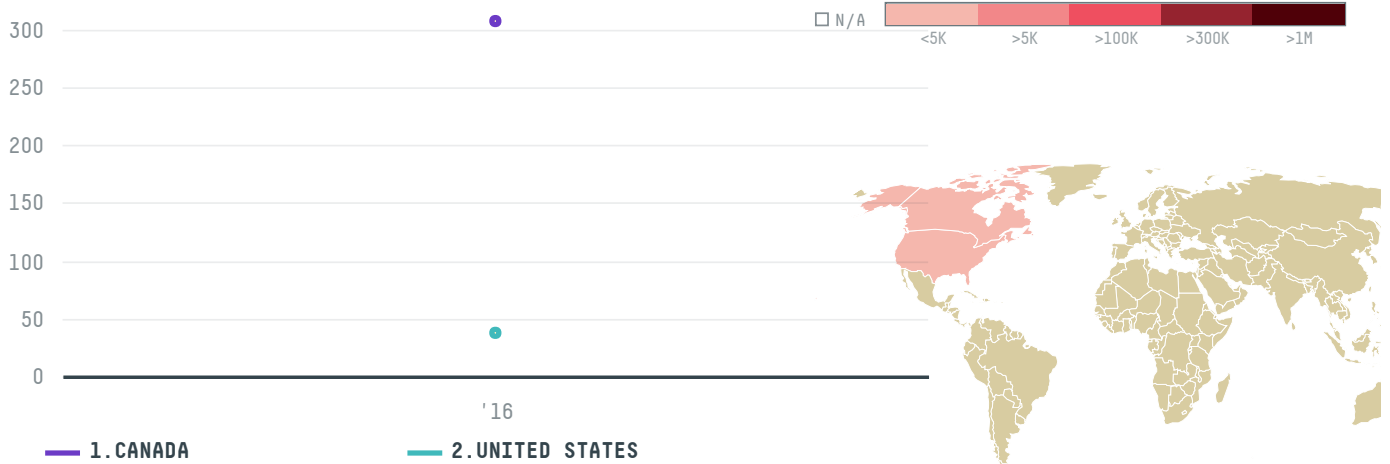

TOP DESTINATION COUNTRIES OF COFFEE IMPORTED BY VOLCAFE SPECIALTY COFFEE CORP.:

This website uses cookies to provide you with an improved user experience. By continuing to browse this site, you consent to the use of cookies and similar technologies. Please visit our [privacy policy](#) for further details.

I AGREE