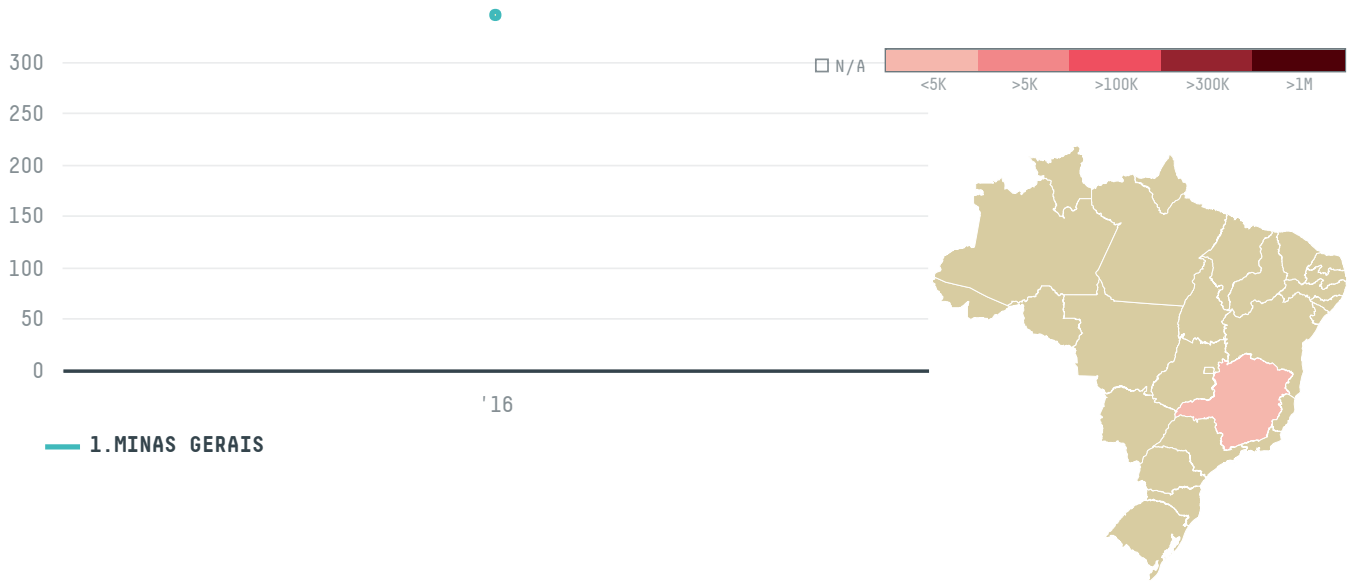

Trase is a partnership between

In collaboration with

and many other organizations

Donors

This website uses cookies to provide you with an improved user experience. By continuing to browse this site, you consent to the use of cookies and similar technologies. Please visit our [privacy policy](#) for further details.

I AGREE