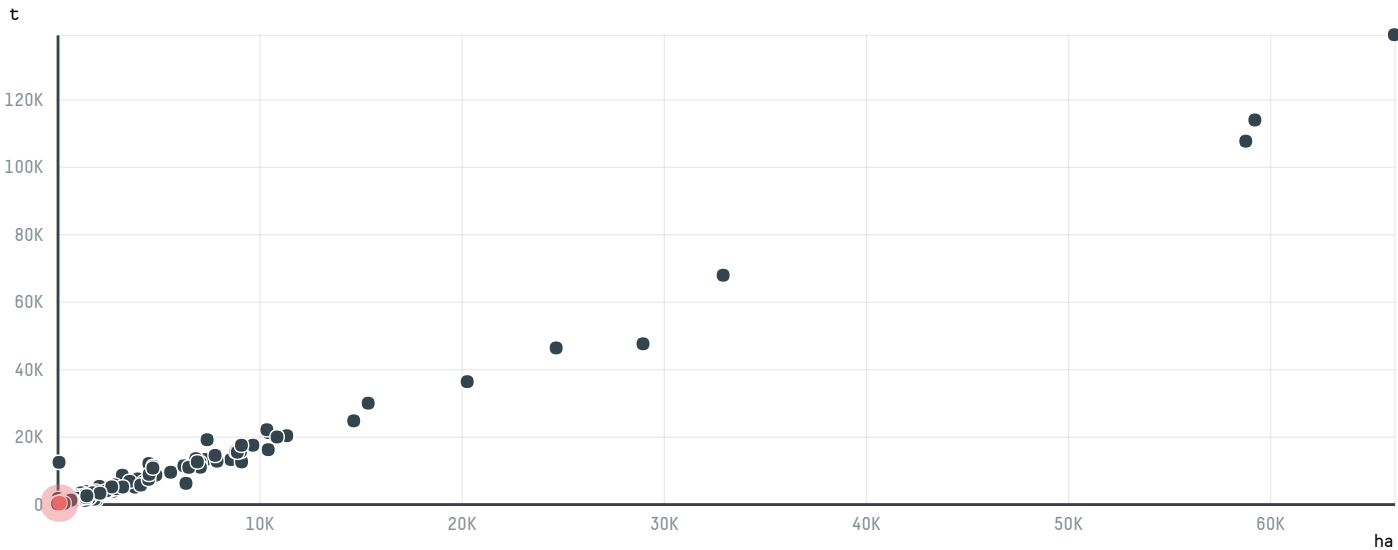

COMPARING COMPANIES IMPORTING COFFEE FROM BRAZIL IN 2016

Trase is a partnership between