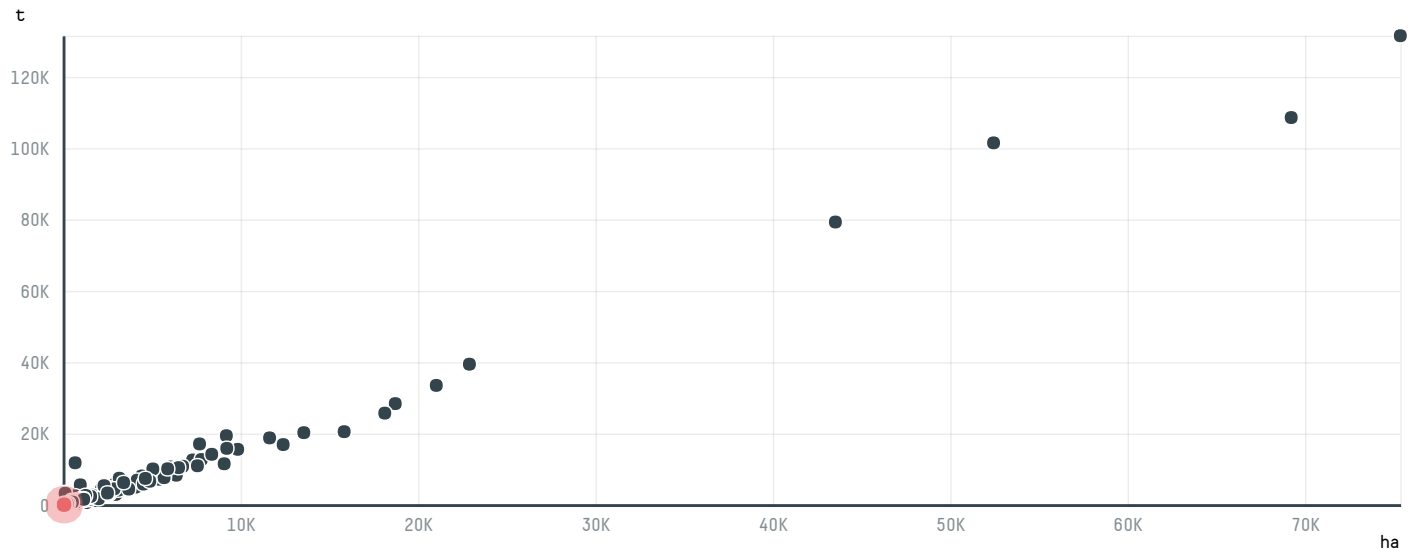

trase

BERNHARD ROTHFOS INTERCAFE AG.,

ACTIVITY COMMODITY COUNTRY YEAR
Importer **Coffee** **Brazil** **2017**

BERNHARD ROTHFOS INTERCAFE AG., was the 866th largest importer of coffee from BRAZIL in 2017, accounting for 60 tons. This is a 4% increase vs the previous year. As an importer, BERNHARD ROTHFOS INTERCAFE AG., sources from 2 municipalities, or 0% of the coffee production municipalities. The main destination of the coffee imported by BERNHARD ROTHFOS INTERCAFE AG., is RUSSIAN FEDERATION, accounting for 100% of the total.

TOP DESTINATION COUNTRIES OF COFFEE IMPORTED BY BERNHARD ROTHFOS INTERCAFE AG., :

COMPARING COMPANIES IMPORTING COFFEE FROM BRAZIL IN 2017

Trase is a partnership between

Stockholm Environment Institute

Global Canopy Programme