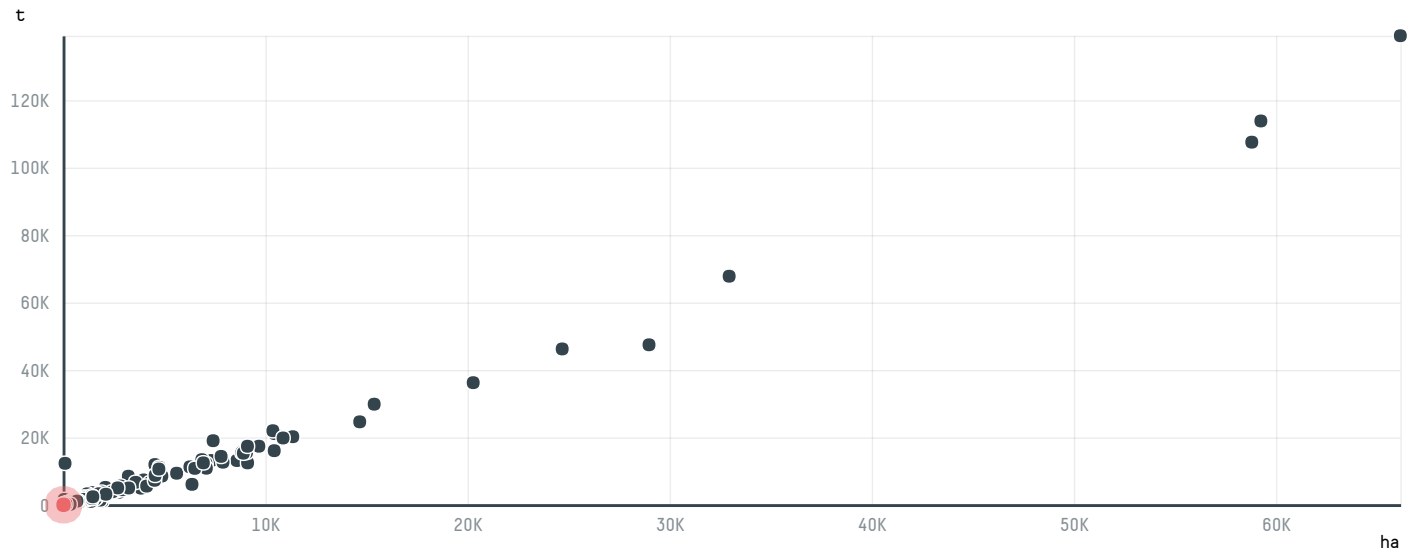

trase

EQUATORIAL TRADERS LTDA

ACTIVITY: **Importer**
COMMODITY: **Coffee**
COUNTRY: **Brazil**
YEAR: **2016**

EQUATORIAL TRADERS LTDA was the 1460th largest importer of coffee from BRAZIL in 2016, accounting for 19 tons. As an importer, EQUATORIAL TRADERS LTDA sources from 1 municipalities, or 0% of the coffee production municipalities. The main destination of the coffee imported by EQUATORIAL TRADERS LTDA is RUSSIAN FEDERATION, accounting for 100% of the total.

TOP DESTINATION COUNTRIES OF COFFEE IMPORTED BY EQUATORIAL TRADERS LTDA:

COMPARING COMPANIES IMPORTING COFFEE FROM BRAZIL IN 2016

Trase is a partnership between

In collaboration with

and many other organizations and individuals.