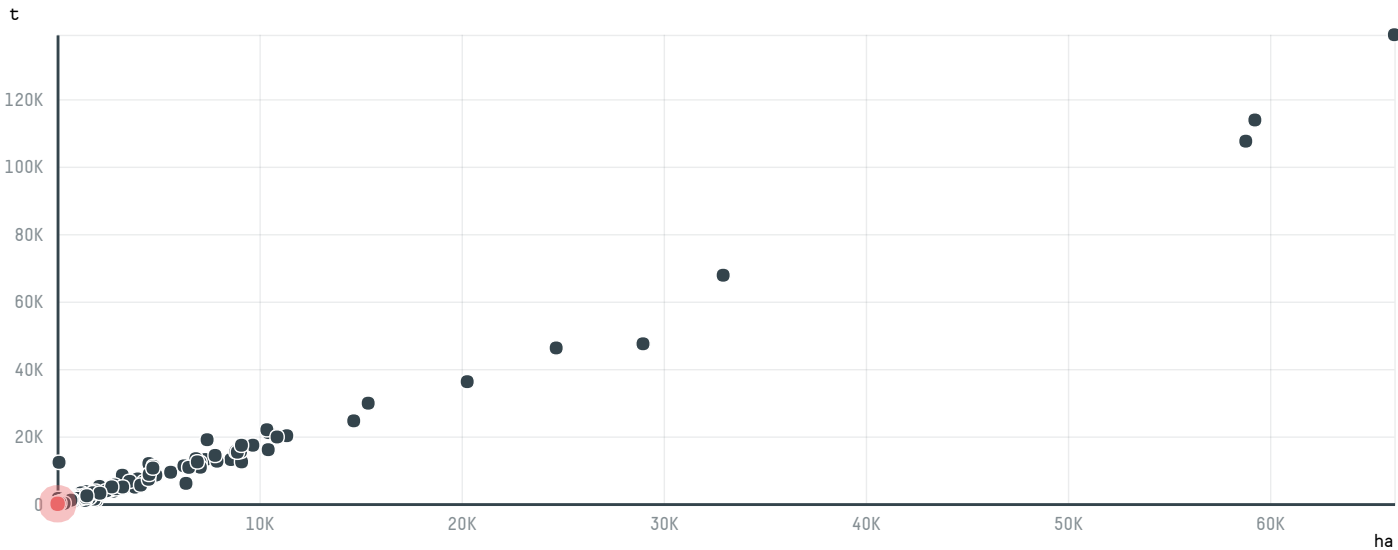

trase

HASSAN ALHARBI TRADING EST KINGDOM OF SAUDI ARABIA,

ACTIVITY COMMODITY COUNTRY YEAR
Importer **Coffee** **Brazil** **2016**

HASSAN ALHARBI TRADING EST KINGDOM OF SAUDI ARABIA, was the 1337th largest importer of coffee from BRAZIL in 2016, accounting for 26 tons. As an importer, HASSAN ALHARBI TRADING EST KINGDOM OF SAUDI ARABIA, sources from 1 municipalities, or 0% of the coffee production municipalities. The main destination of the coffee imported by HASSAN ALHARBI TRADING EST KINGDOM OF SAUDI ARABIA, is SAUDI ARABIA, accounting for 100% of the total.

TOP DESTINATION COUNTRIES OF COFFEE IMPORTED BY HASSAN ALHARBI TRADING EST KINGDOM OF SAUDI ARABIA, :

□ N/A <5K >5K >100K >300K >1M

COMPARING COMPANIES IMPORTING COFFEE FROM BRAZIL IN 2016

Trase is a partnership between