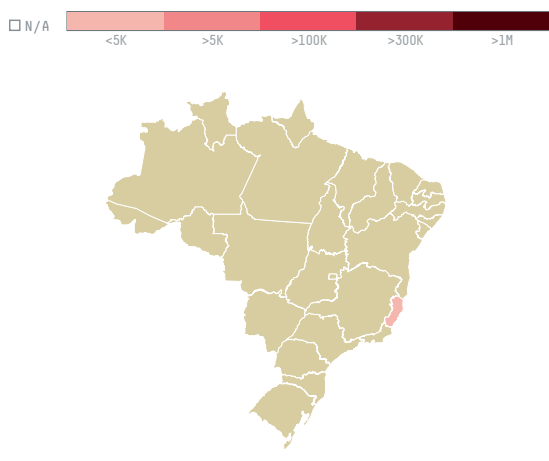

trase

HASSAN ALHARBI TRADING EST KINGDOM OF SAUDI ARABIA,

ACTIVITY COMMODITY COUNTRY YEAR
Importer **Coffee** **Brazil** **2016**

HASSAN ALHARBI TRADING EST KINGDOM OF SAUDI ARABIA, was the 1337th largest importer of coffee from BRAZIL in 2016, accounting for 26 tons. As an importer, HASSAN ALHARBI TRADING EST KINGDOM OF SAUDI ARABIA, sources from 1 municipalities, or 0% of the coffee production municipalities. The main destination of the coffee imported by HASSAN ALHARBI TRADING EST KINGDOM OF SAUDI ARABIA, is SAUDI ARABIA, accounting for 100% of the total.

TOP DESTINATION COUNTRIES OF COFFEE IMPORTED BY HASSAN ALHARBI TRADING EST KINGDOM OF SAUDI ARABIA, :

□ N/A <5K >5K >100K >300K >1M

COMPARING COMPANIES IMPORTING COFFEE FROM BRAZIL IN 2016

Trase is a partnership between