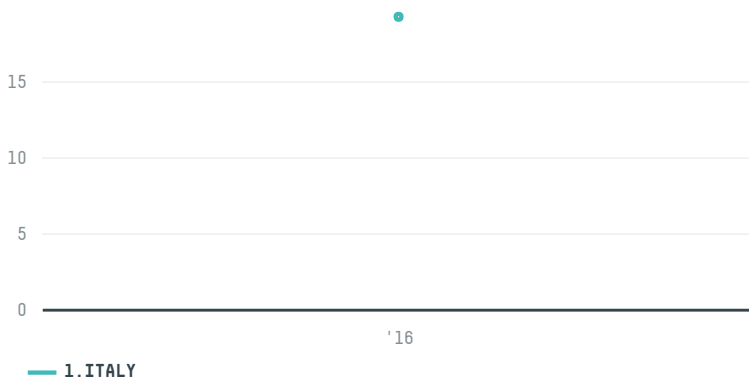

TOP DESTINATION COUNTRIES OF COFFEE IMPORTED BY NKG BERO ITALIA SPA S-29225-A 320 SACAS: