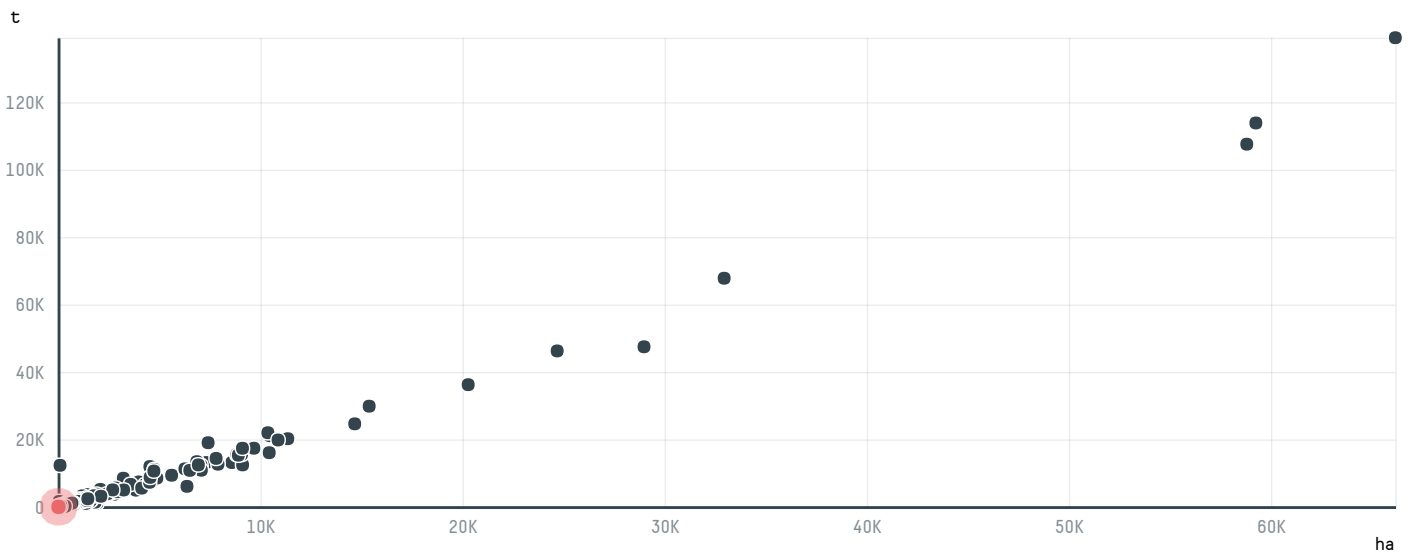

COMPARING COMPANIES IMPORTING COFFEE FROM BRAZIL IN 2016

Trase is a partnership between

In collaboration with

and many other organizations and individuals.

Donors

[Terms of Use](#) · [Privacy policy](#) · [Cookie policy](#) · [Contact us](#)

This website uses cookies to provide you with an improved user experience. By continuing to browse this site, you consent to the use of cookies and similar technologies. Please visit our [privacy policy](#) for further details.

I AGREE