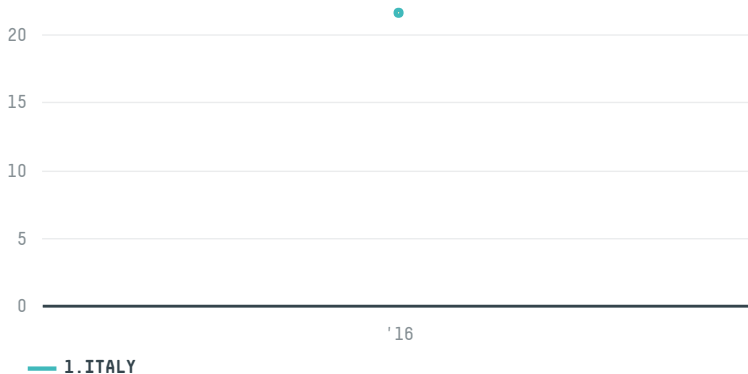

TOP DESTINATION COUNTRIES OF COFFEE IMPORTED BY NKG BERO ITALIA SPA (S-29586-B - 360 SACAS):