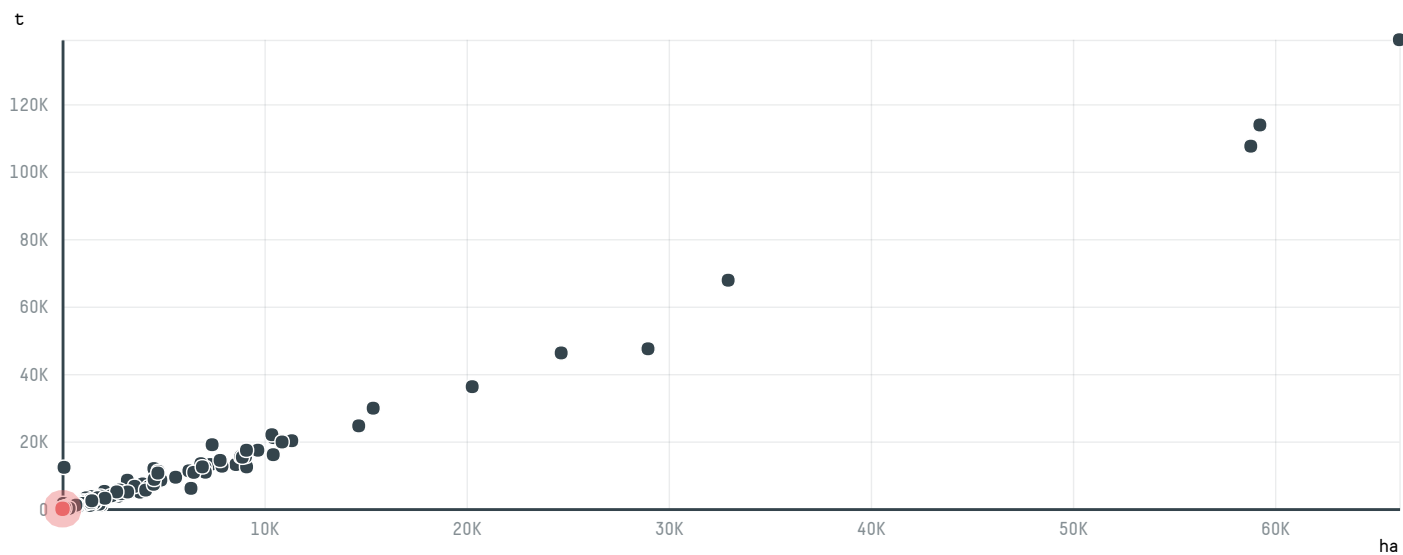

COMPARING COMPANIES IMPORTING COFFEE FROM BRAZIL IN 2016

Trase is a partnership between

In collaboration with

and many other organizations and individuals.

Donors

[Terms of Use](#) · [Privacy policy](#) · [Cookie policy](#) · [Contact us](#)

This website uses cookies to provide you with an improved user experience. By continuing to browse this site, you consent to the use of cookies and similar technologies. Please visit our [privacy policy](#) for further details.

I AGREE