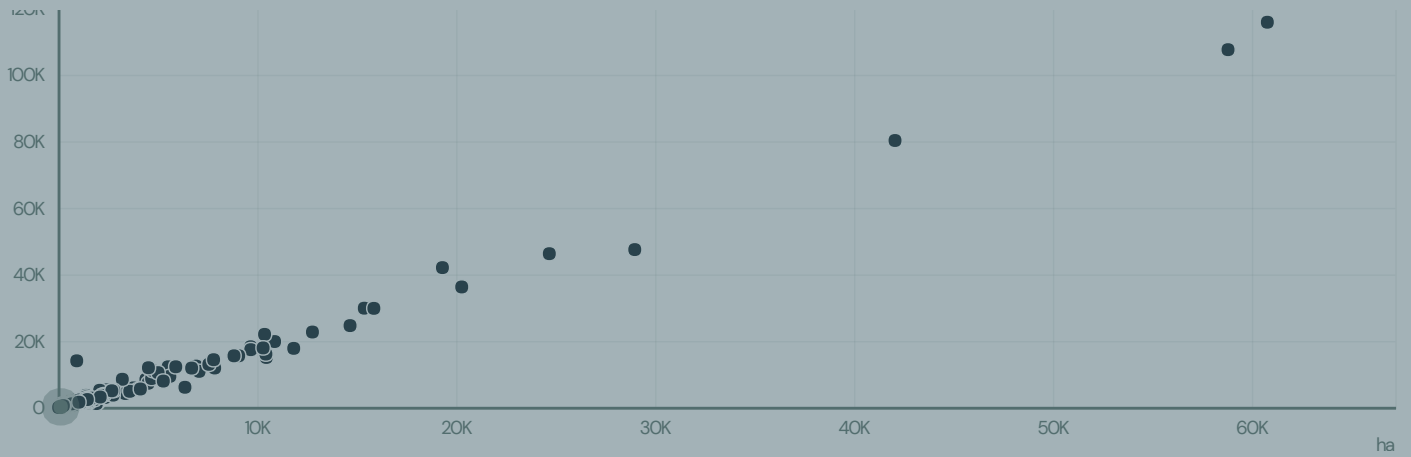

Trase is a partnership between

In close collaboration with many others.

[Click for more information about our partners and funders.](#)

Home	Supply Chains	Finance	Insights
Resources	Data Tools	Explore	Yearbook
About	Profiles	Search	Collections
Contact us	Logistics Maps	Watchlists	Publications
	Downloads	Methodology	
		FAQs	

Sign up for our Newsletter

- [twitter link](#)
- [linkedin link](#)
- [contact mail](#)

[Terms of use](#) • [Privacy policy](#) • [Cookie policy](#)

[Gordon and Betty Moore Foundation](#)

[Norway's International Climate and Forest Initiative (NICFI)](#)

[Quadrature Climate Foundation partnership](#)