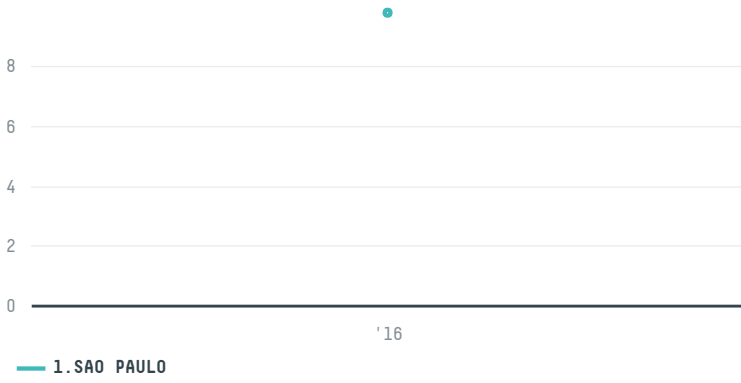

COMPARING COMPANIES IMPORTING COFFEE FROM BRAZIL IN 2016

Trase is a partnership between

In collaboration with

and many other organizations and individuals.

Donors

[Terms of Use](#) · [Privacy policy](#) · [Cookie policy](#) · [Contact us](#)

This website uses cookies to provide you with an improved user experience. By continuing to browse this site, you consent to the use of cookies and similar technologies. Please visit our [privacy policy](#) for further details.

I AGREE