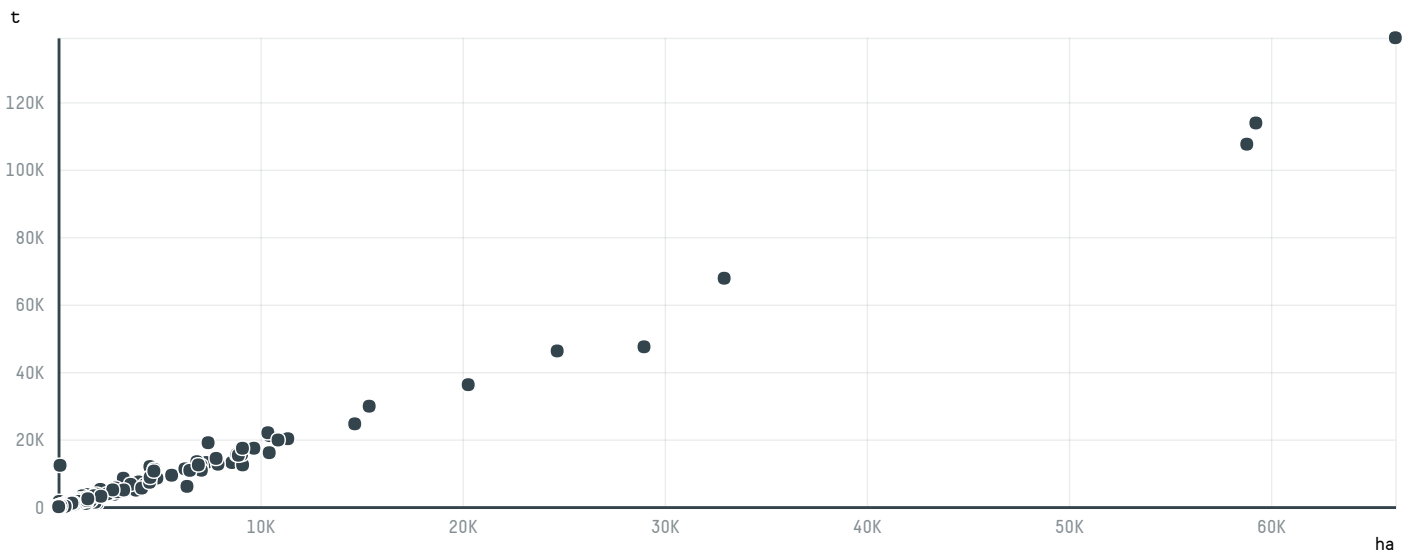

COMPARING COMPANIES IMPORTING COFFEE FROM BRAZIL IN 2016

Trase is a partnership between

In collaboration with

and many other organizations and individuals.

Donors

[Terms of Use](#) · [Privacy policy](#) · [Cookie policy](#) · [Contact us](#)

This website uses cookies to provide you with an improved user experience. By continuing to browse this site, you consent to the use of cookies and similar technologies. Please visit our [privacy policy](#) for further details.

I AGREE