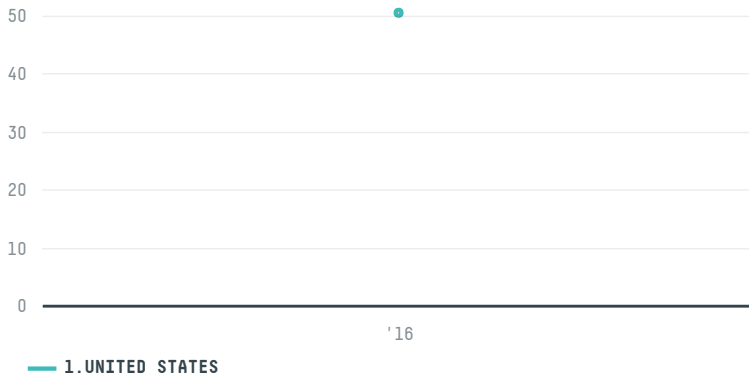

TOP DESTINATION COUNTRIES OF COFFEE IMPORTED BY ROTHFOS CORPORATION S-29078-A 840 SACAS: