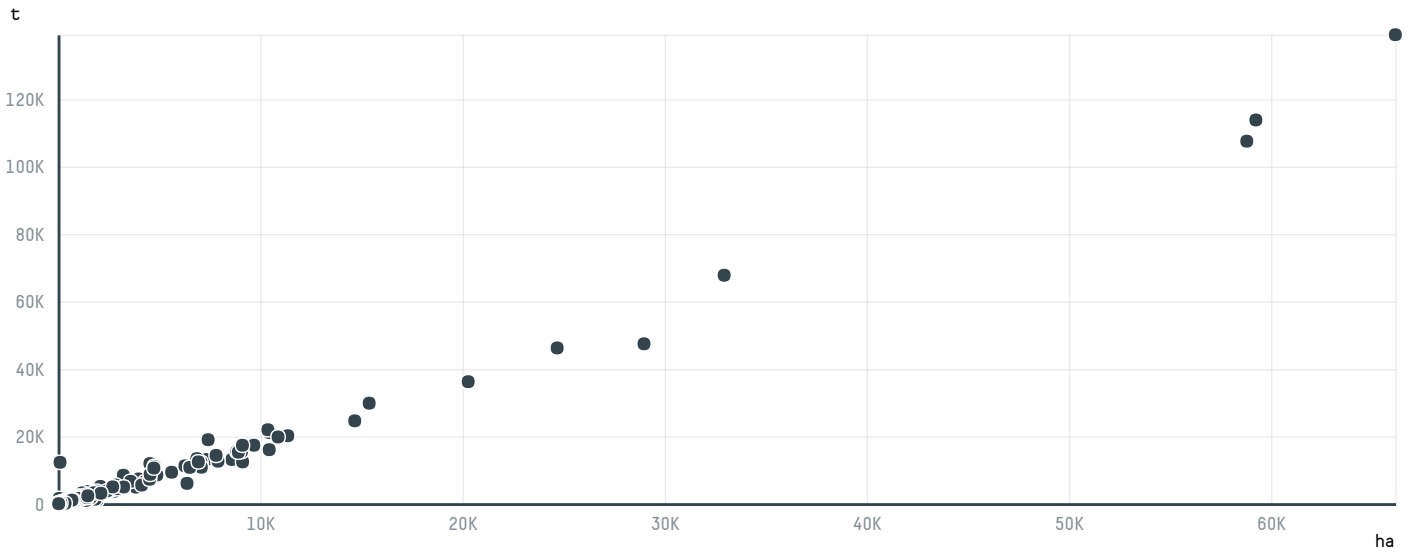

TOP DESTINATION COUNTRIES OF COFFEE IMPORTED BY STRAUSS COMMODITIES AG (S-29840-AC - 20 SACAS:

□ N/A <5K >5K >100K >300K >1M

COMPARING COMPANIES IMPORTING COFFEE FROM BRAZIL IN 2016

Trase is a partnership between