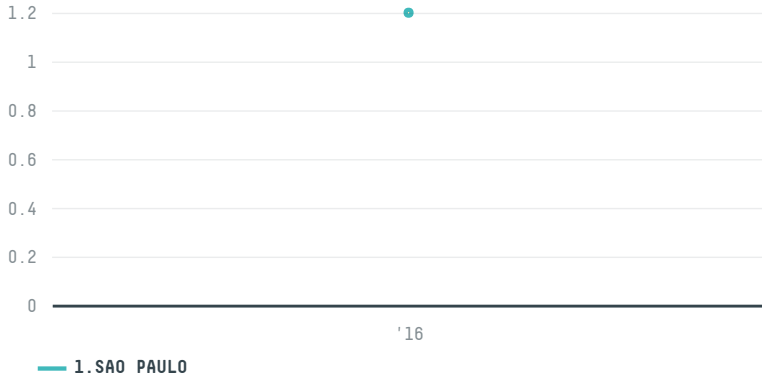

COMPARING COMPANIES IMPORTING COFFEE FROM BRAZIL IN 2016

Trase is a partnership between

In collaboration with

and many other organizations and individuals.

Donors

[Terms of Use](#) · [Privacy policy](#) · [Cookie policy](#) · [Contact us](#)

This website uses cookies to provide you with an improved user experience. By continuing to browse this site, you consent to the use of cookies and similar technologies. Please visit our [privacy policy](#) for further details.

I AGREE