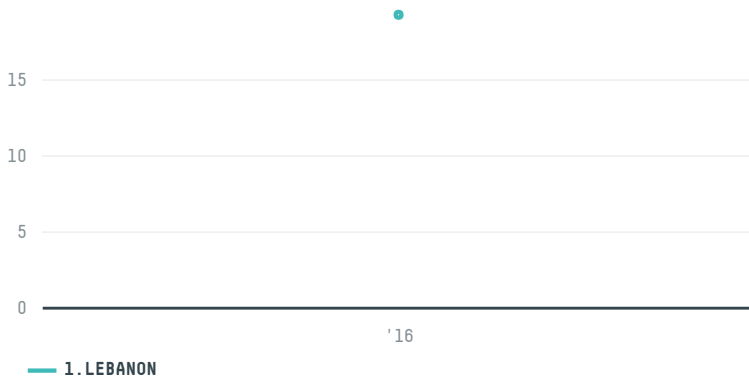

trase

RIAD HANBALI AND CO. S-29272-A 320 SACAS

ACTIVITY	COMMODITY	COUNTRY	YEAR
Importer	Coffee	Brazil	2016

RIAD HANBALI AND CO. S-29272-A 320 SACAS was the 1471st largest importer of coffee from BRAZIL in 2016, accounting for 19 tons. As an importer, RIAD HANBALI AND CO. S-29272-A 320 SACAS sources from 1 municipalities, or 0% of the coffee production municipalities. The main destination of the coffee imported by RIAD HANBALI AND CO. S-29272-A 320 SACAS is LEBANON, accounting for 100% of the total.

TOP DESTINATION COUNTRIES OF COFFEE IMPORTED BY RIAD HANBALI AND CO. S-29272-A 320 SACAS:

COMPARING COMPANIES IMPORTING COFFEE FROM BRAZIL IN 2016

Trase is a partnership between

In collaboration with

and many other organizations and individuals.