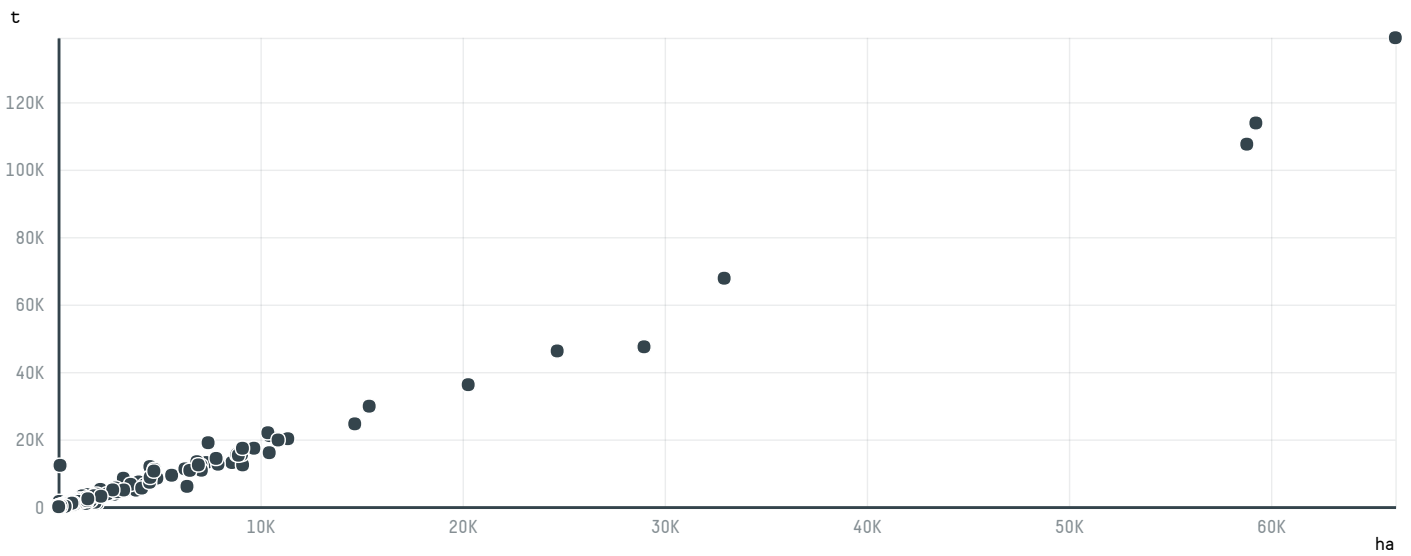

trase

RIAD HANBALI AND CO. S-29272-A 320 SACAS

ACTIVITY	COMMODITY	COUNTRY	YEAR
Importer	Coffee	Brazil	2016

RIAD HANBALI AND CO. S-29272-A 320 SACAS was the 1471st largest importer of coffee from BRAZIL in 2016, accounting for 19 tons. As an importer, RIAD HANBALI AND CO. S-29272-A 320 SACAS sources from 1 municipalities, or 0% of the coffee production municipalities. The main destination of the coffee imported by RIAD HANBALI AND CO. S-29272-A 320 SACAS is LEBANON, accounting for 100% of the total.

TOP DESTINATION COUNTRIES OF COFFEE IMPORTED BY RIAD HANBALI AND CO. S-29272-A 320 SACAS:

COMPARING COMPANIES IMPORTING COFFEE FROM BRAZIL IN 2016

Trase is a partnership between

In collaboration with

and many other organizations and individuals.