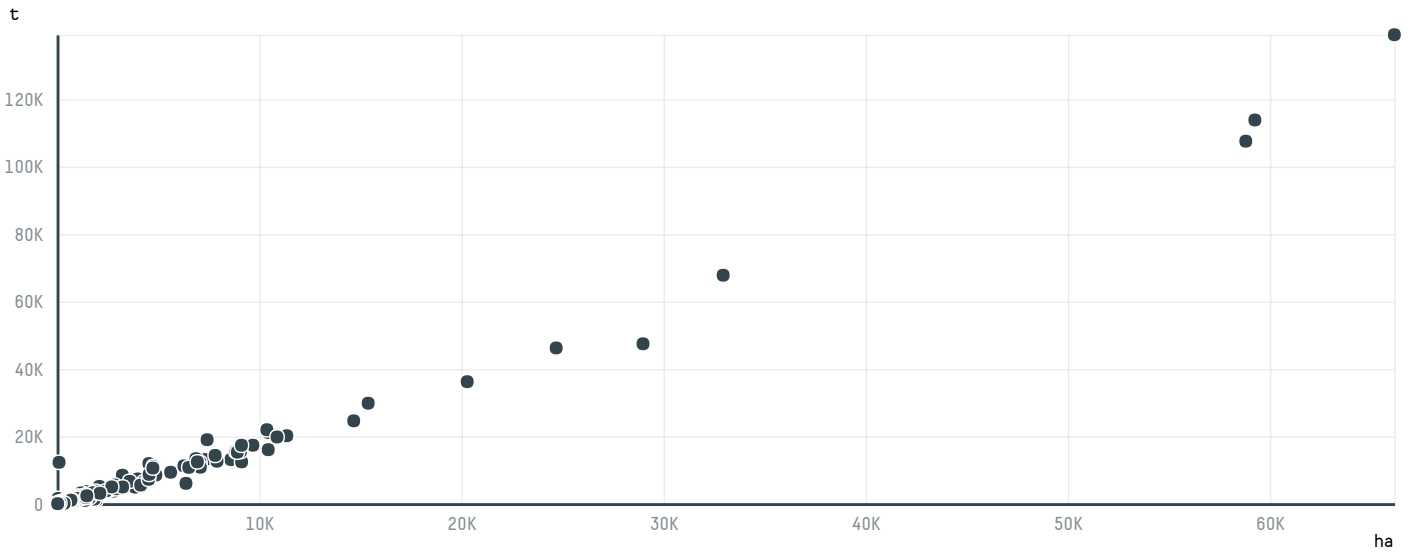

trase

MARUBENI CORPORATION COFFEE SECTION (S-28388-AA- 500 SA

ACTIVITY COMMODITY COUNTRY YEAR
Importer Coffee Brazil 2016

MARUBENI CORPORATION COFFEE SECTION (S-28388-AA- 500 SA was the 1316th largest importer of coffee from BRAZIL in 2016, accounting for 30 tons. As an importer, MARUBENI CORPORATION COFFEE SECTION (S-28388-AA- 500 SA sources from 1 municipalities, or 0% of the coffee production municipalities. The main destination of the coffee imported by MARUBENI CORPORATION COFFEE SECTION (S-28388-AA- 500 SA is JAPAN, accounting for 100% of the total.

TOP DESTINATION COUNTRIES OF COFFEE IMPORTED BY MARUBENI CORPORATION COFFEE SECTION (S-28388-AA-500 SA:

COMPARING COMPANIES IMPORTING COFFEE FROM BRAZIL IN 2016

Trase is a partnership between

In collaboration with