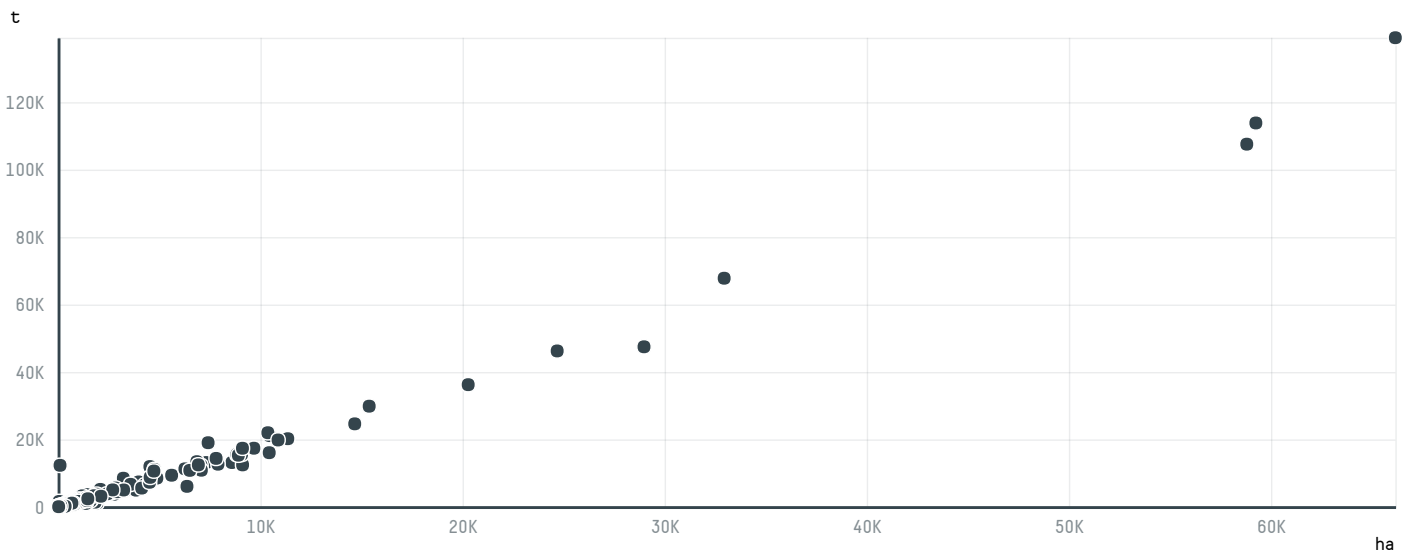

trase

OLAM ITALIA S.R.L. S-28845-A 320 SACAS

ACTIVITY	COMMODITY	COUNTRY	YEAR
Importer	Coffee	Brazil	2016

OLAM ITALIA S.R.L. S-28845-A 320 SACAS was the 1474th largest importer of coffee from BRAZIL in 2016, accounting for 19 tons. As an importer, OLAM ITALIA S.R.L. S-28845-A 320 SACAS sources from 1 municipalities, or 0% of the coffee production municipalities. The main destination of the coffee imported by OLAM ITALIA S.R.L. S-28845-A 320 SACAS is ITALY, accounting for 100% of the total.

TOP DESTINATION COUNTRIES OF COFFEE IMPORTED BY OLAM ITALIA S.R.L. S-28845-A 320 SACAS:

□ N/A <5K >5K >100K >300K >1M

□ N/A

<5K >5K >100K >300K >1M

COMPARING COMPANIES IMPORTING COFFEE FROM BRAZIL IN 2016