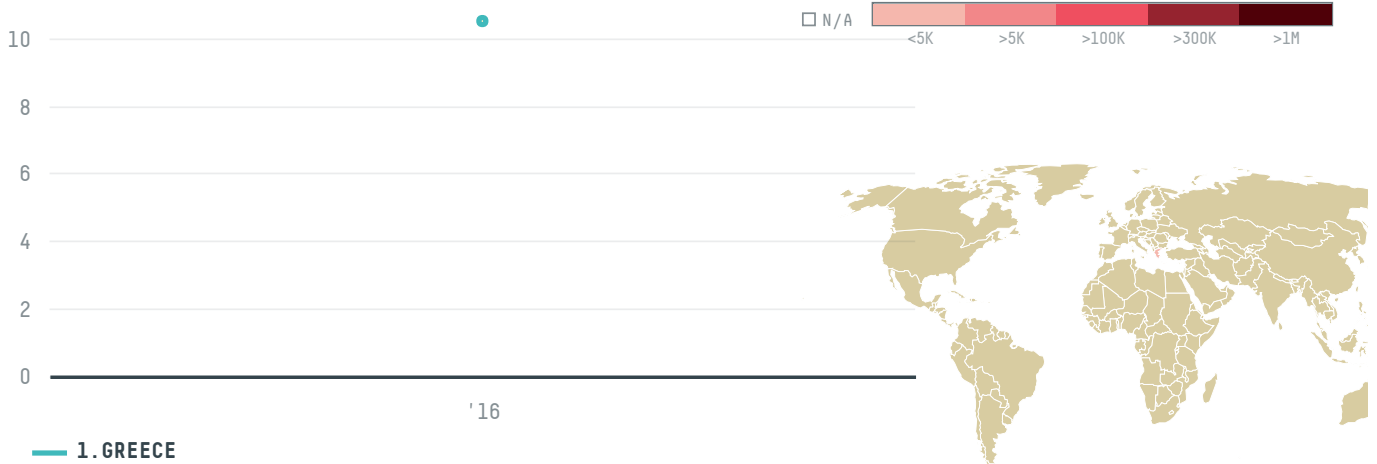

TOP DESTINATION COUNTRIES OF COFFEE IMPORTED BY VOLCAFE LTD. S-28213-B 1.080 SACAS:

This website uses cookies to provide you with an improved user experience. By continuing to browse this site, you consent to the use of cookies and similar technologies. Please visit our [privacy policy](#) for further details.

I AGREE