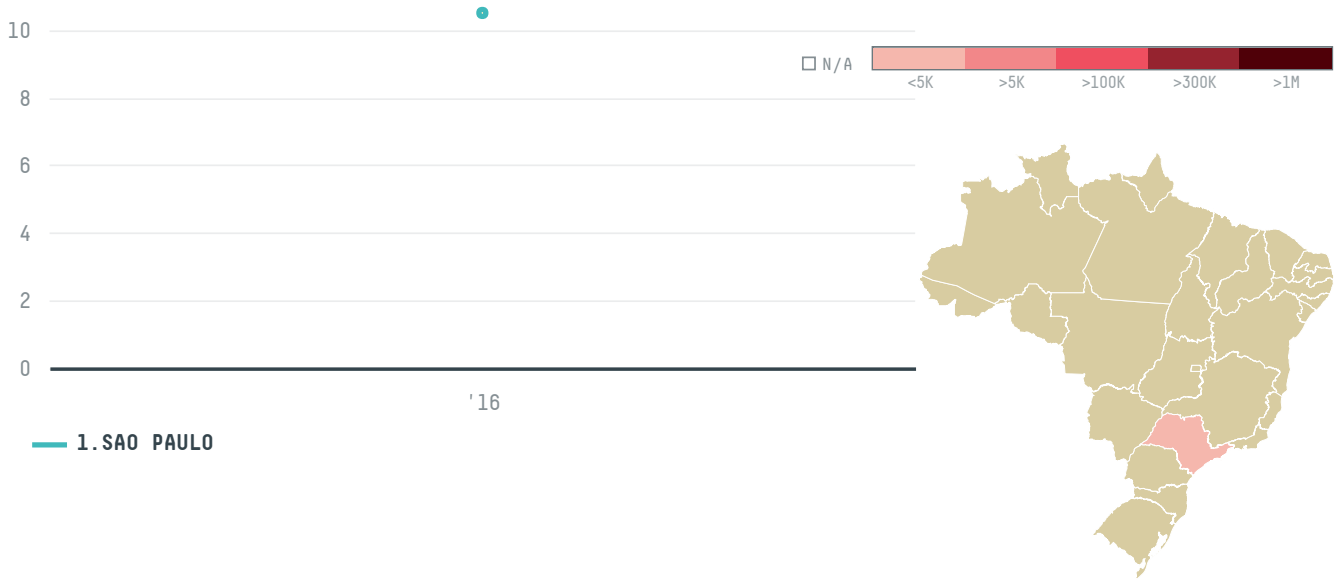

Trase is a partnership
between

In collaboration with

and many other organizations

Donors

This website uses cookies to provide you with an improved user experience. By continuing to browse this site, you consent to the use of cookies and similar technologies. Please visit our [privacy policy](#) for further details.

I AGREE